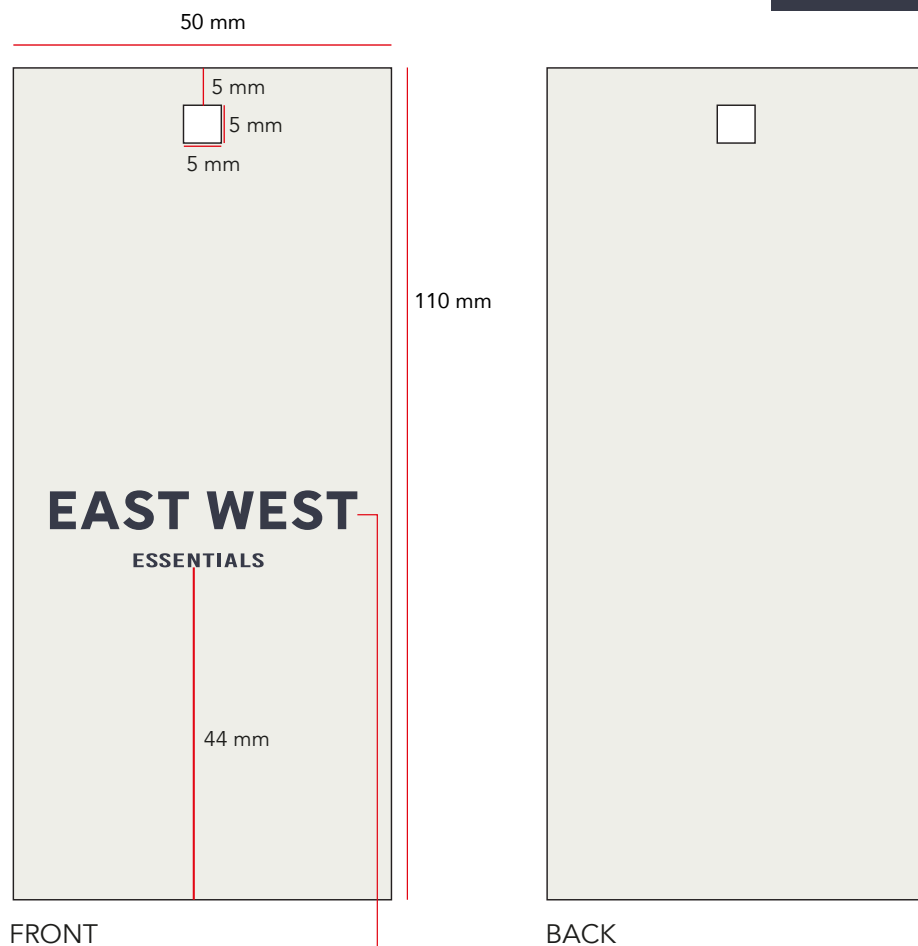

EAST WEST

MAIN HANGTAG REF. EAW-900

ARTWORK: AS SKETCH
SIZE: 50X110 MM
COLORS: SEE BELOW
QUALITY & FINISH: SAME AS LINDBERGH LBH-W-931A
STRING: SAME AS LINDBERGH LBH-W-931A
(TOTAL LENGTH WHEN PLACED ON GARMENT 10 CM FOLDED)

 *Pantone*
Star White 11-4202 TCX

 *Pantone*
Blue Nights 19-4023 TCX

ALL RED LINES ARE NOT TO BE PRINTED

FONT:

Halcyon (bold)

EAST WEST

10,2 mm

Bebas Kai (regular)

ESSENTIALS

40,7 mm