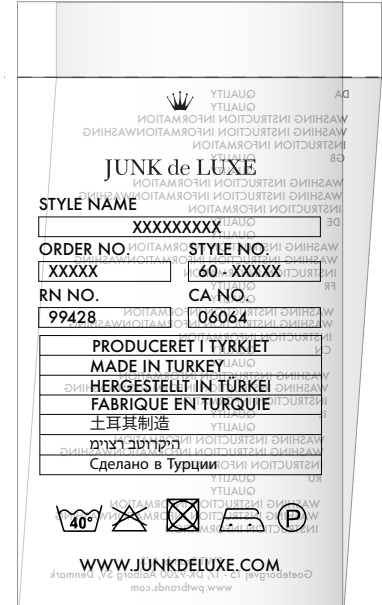

Label:  JUNK de LUXE	Description : PANTS	Date: 12/09/23 Modification date: 13 September 2023 10:58 am
	Label instruction no: JDL-0803	Design : WAI

Labels Instructions

Main label + size label + care label

Main label
JDL-905

Size label
JDL-920

Size label
JDL-921

Please use the correct size label according to requested size range

Care label
JDL-930

Story telling labels

See tech pack for label ref number

Main label:

Place at CB, centered

Fabric supplier label (if available):

Place at right side as worn pocket bag, 2cm below waistband bottom edge, centered

Size label:

Place at bottom edge of CB main label

Unless mentioned otherwise in tech pack