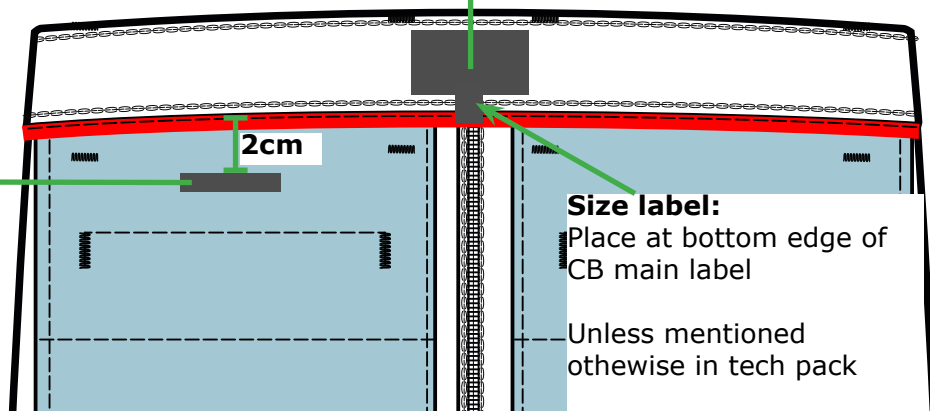

Main label
JDL-905

Size label
JDL-920

Size label
JDL-921

Please use the correct size label according to requested size range

Care label
JDL-930

Story telling labels

See tech pack for label ref number

Main label:

Place at CB, centered

Fabric supplier label (if available):

Place at right side as worn pocket bag, 2cm below waistband bottom edge, centered

Size label:

Place at bottom edge of CB main label

Unless mentioned otherwise in tech pack

Story telling label (if requested):

Place at left side as worn inner waistband, 13cm from CF, centered to waistband

If more than 1 label, place them 0.3cm apart vertically

Unless mentioned otherwise in tech pack