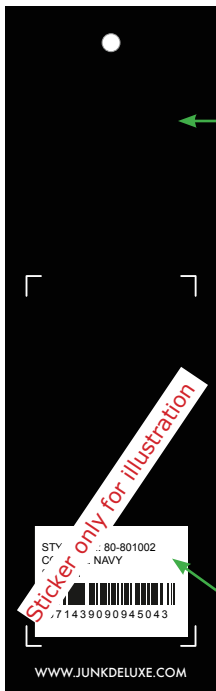

Label:  JUNK de LUXE	Description : PANTS	Date: 12/09/23 Modification date: 13 September 2023 10:58 am
	Label instruction no: JDL-0803	Design : WAI

Main hang tag

Hang tag
JDL-800

+ extra price hang tag JDL-801, if story telling hang tag is needed
+ Story telling hang tag (if any) - see tech pack for info

Styles without belt loops:
Fix Hang Tag at size label at CB

Styles with belt loops:
Fix Hang Tag at right side as worn side seam belt loop.
See sketch here

Spare Buttons (if requested)

Pls add button envelop to back of hang tag

Sticker

For Salesman Sample

For Bulk Production

Add at back side of last hang tag

Barcode placement (for production only)

Place price sticker at fixing points.

Follow instruction no. : 007 salesman sticker

STYLE NO.: XX-00000