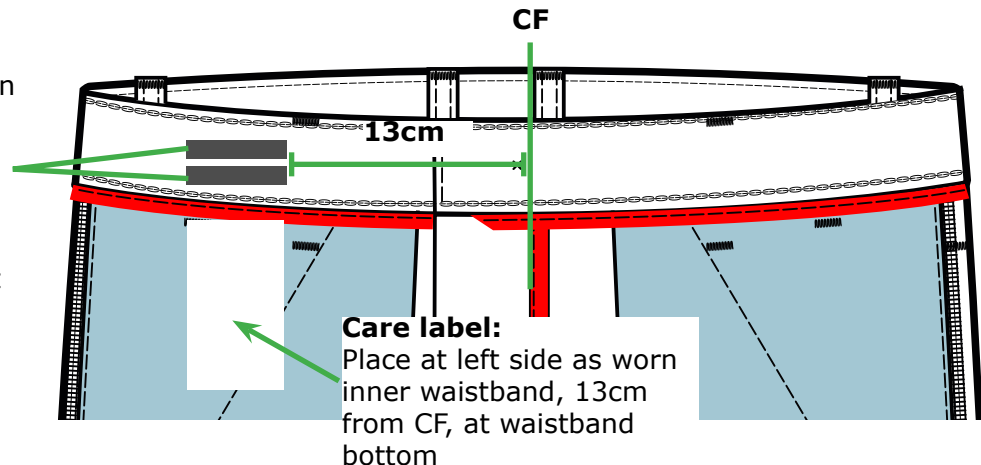

Main label
JDL-905

Size label
JDL-920

Size label
JDL-921

Please use the correct size label according to requested size range

Care label
JDL-930

Story telling labels

See tech pack for label ref number

Main label:

Place at CB, centered

Fabric supplier label (if available):

Place at right side as worn pocket bag, 2cm below waistband bottom edge, centered

Size label:

Place at bottom edge of CB main label

Unless mentioned otherwise in tech pack

Story telling label (if requested):

Place at left side as worn inner waistband, 13cm from CF, centered to waistband

If more than 1 label, place them 0.3cm apart vertically

Unless mentioned otherwise in tech pack

Care label:

Place at left side as worn inner waistband, 13cm from CF, at waistband bottom

Label:  JUNK de LUXE	Description : PANTS	Date: 12/09/23 Modification date: 13 September 2023 10:58 am
	Label instruction no: JDL-0803	Design : WAI