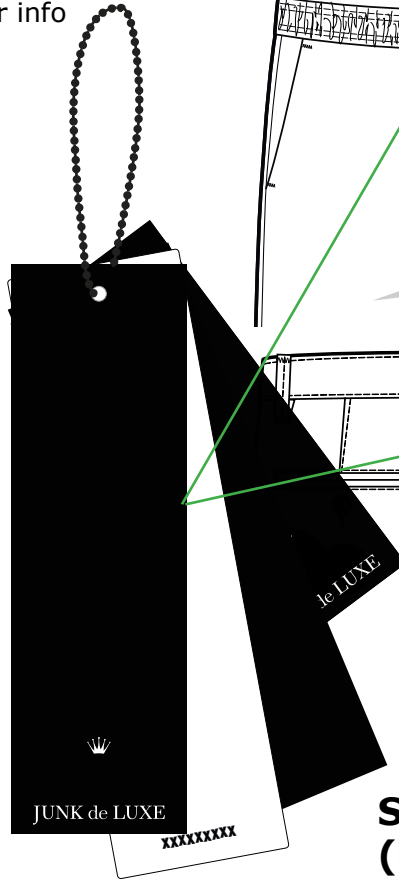

Label:  JUNK de LUXE	Description : PANTS	Date: 12/09/23 Modification date: 13 September 2023 10:58 am
	Label instruction no: JDL-0803	Design : WAI

Main hang tag

Hang tag
JDL-800

+ extra price hang tag JDL-801, if story telling hang tag is needed
+ Story telling hang tag (if any) - see tech pack for info

Styles without belt loops:
Fix Hang Tag at size label at CB

Styles with belt loops:
Fix Hang Tag at right side as worn side seam belt loop.
See sketch here

Spare Buttons (if requested)

Pls add button envelop to back of hang tag

Sticker

For Salesman Sample

For Bulk Production

Add at back side of last hang tag

Barcode placement (for production only)

Place price sticker at fixing points.

Follow instruction no. : 007 salesman sticker

STYLE NO.: XX-00000

Story telling label (if requested):

Place at left side as worn inner waistband, 13cm from CF, centered to waistband

If more than 1 label, place them 0.3cm apart vertically

Unless mentioned otherwise in tech pack