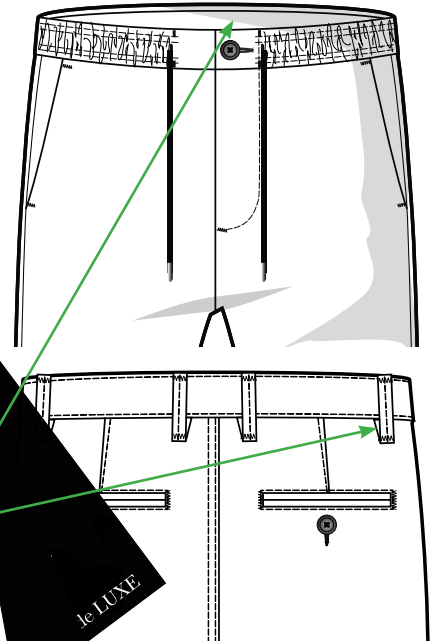

Label:  JUNK de LUXE	Description : PANTS	Date: 12/09/23 Modification date: 13 September 2023 10:58 am
	Label instruction no: JDL-0803	Design : WAI

Main hang tag

Hang tag
JDL-800

+ extra price hang tag JDL-801, if story telling hang tag is needed
+ Story telling hang tag (if any) - see tech pack for info

Styles without belt loops:
Fix Hang Tag at size label at CB

Styles with belt loops:
Fix Hang Tag at right side as worn side seam belt loop.
See sketch here

Spare Buttons (if requested)

Pls add button envelop to back of hang tag

Sticker

For Salesman Sample

For Bulk Production

Add at back side of last hang tag

Barcode placement (for production only)

Place price sticker at fixing points.

Follow instruction no. : 007 salesman sticker

STYLE NO.: XX-00000

Story telling label (if requested):

Place at left side as worn inner waistband, 13cm from CF, centered to waistband

If more than 1 label, place them 0.3cm apart vertically

Unless mentioned otherwise in tech pack