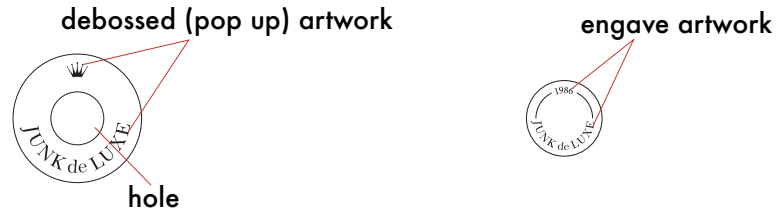

 JUNK de LUXE	Date: 23.6.15 modifications: 21.2.22	Design: WAI	Style Name:	Style no: JDL-104
	Description: JDL JEANS SHANK BUTTON - 26L			Label instruction nr.:

26L jeans shank button

shank button
bottom artwork

JDL-104BLK
Rubbery Black Finish

JDL-104SLV
Dull Silver Finish

JDL-104BRA
Shinny Brass finish

JDL-104DBR
Dull Brass Finish

shank button style photo ref

shank button
face side

shank button
side view

shank button
bottom view