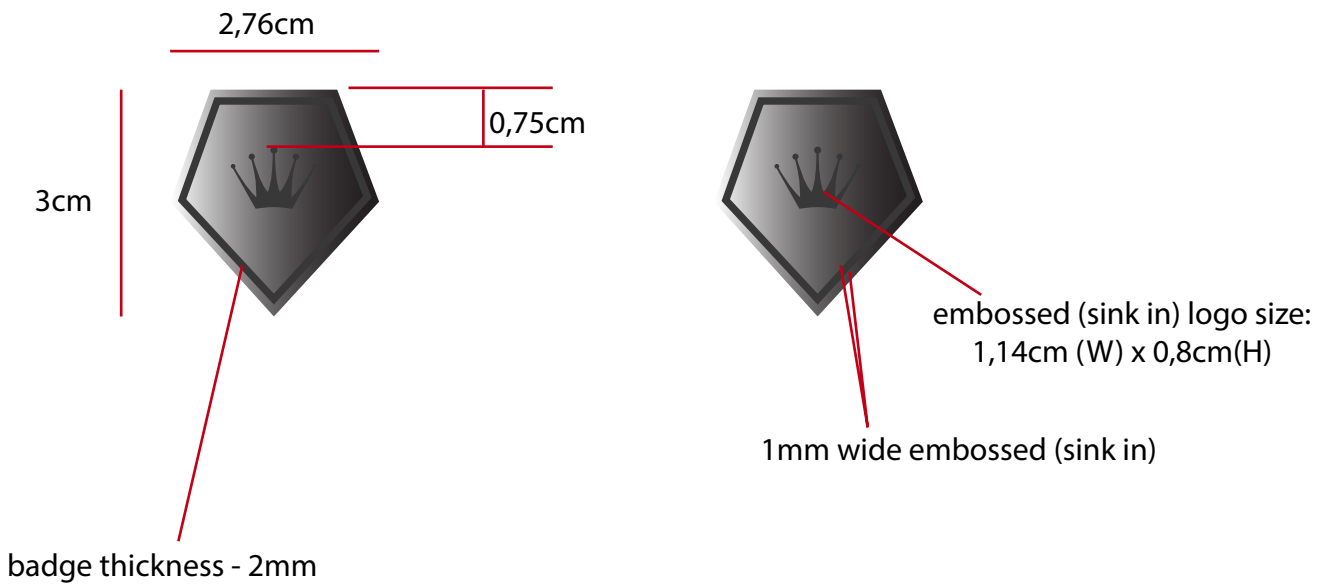

 JUNK de LUXE	Date: 8.8.19 modifications:	Design: WAI	Style Name:		Style no: JDL-114
	Description: JDL METAL LOGO BADGE			Label instruction nr.:	Model:

metal logo badge
JDL-114

metal badge ref

pls follow original sample for metal color and quality