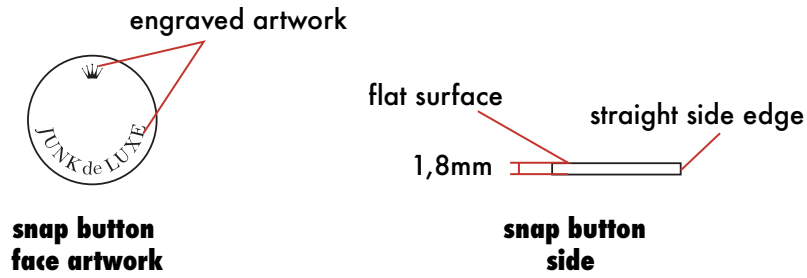


 JUNK de LUXE	Date: 21.2.22 modifications:	Design: WAI	Style Name:	Style no: JDL-116
	Description: JDL METAL LOGO SNAP BUTTON - small			Label instruction nr.:

JDL-116BLK
LK-10 BLACK OXIDIZED
(follow JDL-107BLK finishing)

20L metal snap button

JDL-116SLV
LK-10 DULL NICKEL
(follow JDL-107SLV finishing)

20L metal snap button

metal snap button style photo ref

snap button cap with engrave artwork same as JDL-107

flat cap with straight edge - same as JDL-107