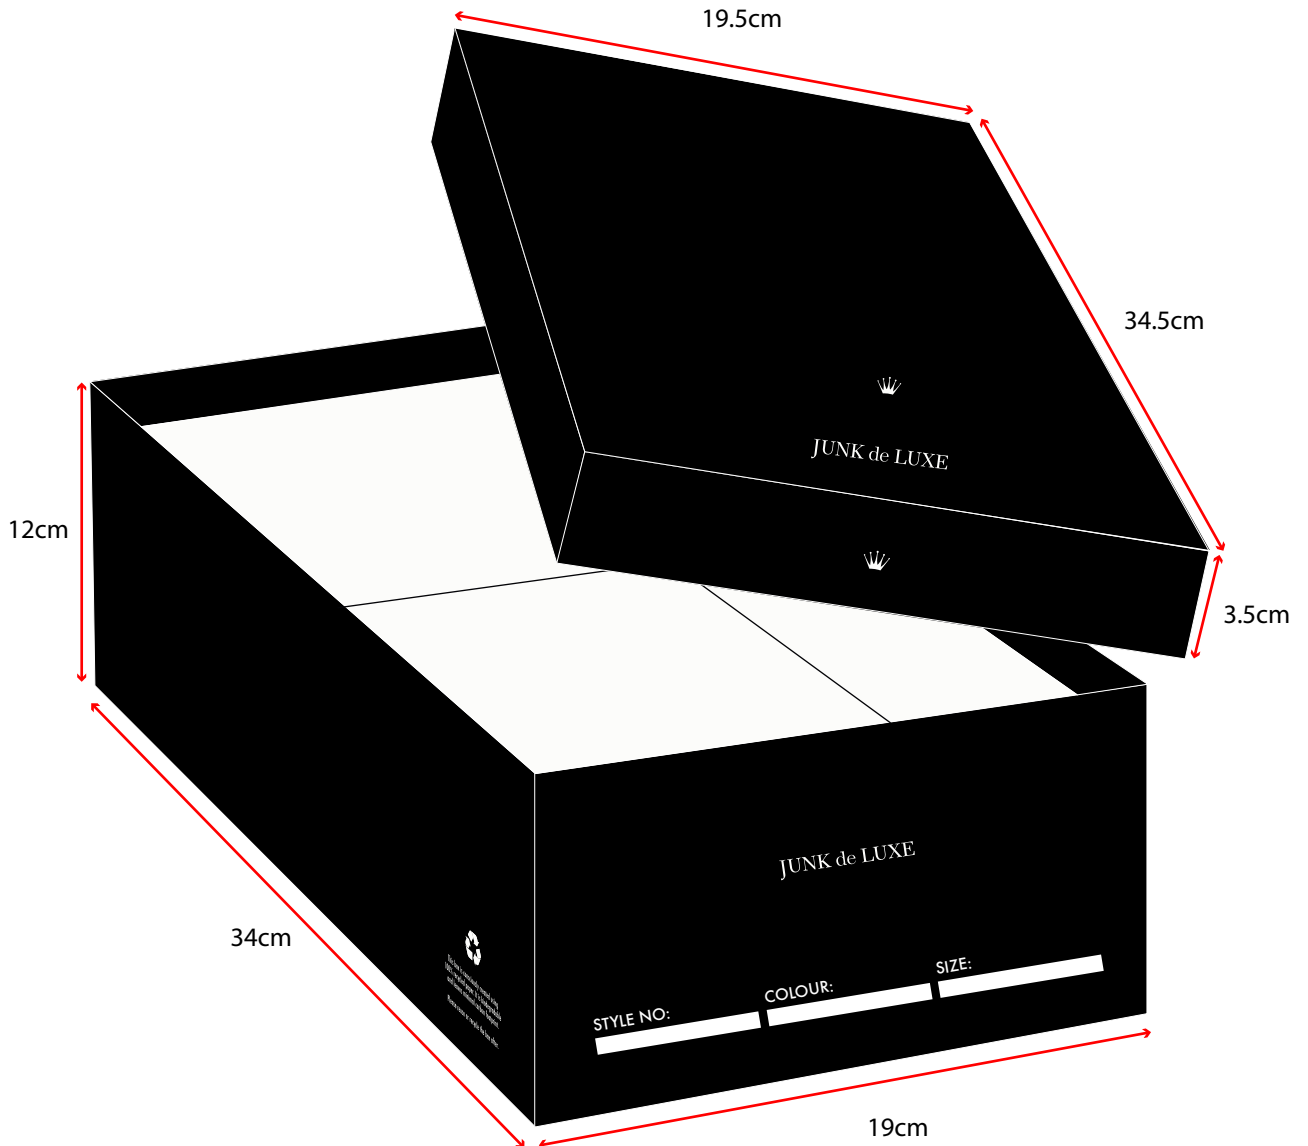

H: 12cm  
 W: 19cm  
 L: 34cm

**Lit size:**

H: 3.5cm  
 W: 19,5cm  
 L: 34.5cm

**box + lit quality:**

100% recycled paper  
 (matte finish)

**Box + lit outside**

Black 19-3911TCX

**Box + lit inside**

White 11-4001TCX

Exactly same box as JDL-950 box (last updated 8.4.2021), only changed the style number

 JUNK de LUXE	<b>Date: 11.6.2014</b> <b>modifications:</b> <b>3.1.2023</b>	<b>Design:</b> WAI	<b>Style no:</b> JDL-350
	<b>Description:</b> JDL shoe box		<b>Label instruction nr.:</b> <b>Model:</b>

**Box top view:**

**Box bottom view:**

**Print placement:**  
2cm from lit bottom edge;  
centered  
see sketch

**Print size:**  
6.5cm(W) x 4.3cm(H)

**Print quality:**  
glossy finish

**Print colour:**  
white - 11-4001TCX

**Box side view (right side as seen):**

**Box side view (left side as seen):**

<p><b>Print placement:</b>  <b>at box side panels (both sides)</b>  1.5cm from box side edge  1.5cm from bottom edge</p>	<p><b>Print size:</b>  4cm(W) x 3.5cm(H)</p>	<p><b>Font:</b>  Futura  condensed medium</p>	 <p>This box is consciously created using 100% recycled paper. It is biodegradable and leaves minimal carbon footprint.</p> <p>Please reuse or recycle the box after.</p>
<p><b>Print quality:</b>  glossy finish</p>	<p><b>Font size:</b>  8.5pt</p>	<p>4cm</p>	