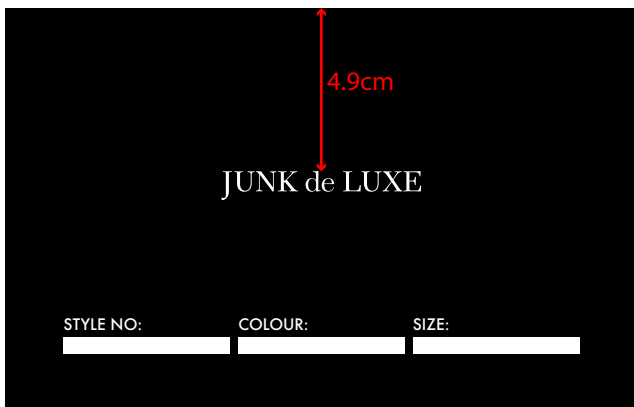

**Box top view:**

**Box bottom view:**

**Print placement:**  
2cm from lit bottom edge;  
centered  
see sketch

**Print size:**  
6.5cm(W) x 4.3cm(H)

**Print quality:**  
glossy finish

**Print colour:**  
white - 11-4001TCX

**Box side view (right side as seen):**

**Box side view (left side as seen):**

<p><b>Print placement:</b>  <b>at box side panels (both sides)</b>  1.5cm from box side edge  1.5cm from bottom edge</p>	<p><b>Print size:</b>  4cm(W) x 3.5cm(H)</p>	<p><b>Font:</b>  Futura  condensed medium</p>	 <p>This box is consciously created using 100% recycled paper. It is biodegradable and leaves minimal carbon footprint.</p> <p>Please reuse or recycle the box after.</p>
<p><b>Print quality:</b>  glossy finish</p>	<p><b>Font size:</b>  8.5pt</p>	<p>4cm</p>	

 JUNK de LUXE	<b>Date: 11.6.2014</b> <b>modifications:</b> <b>3.1.2023</b>	<b>Design:</b> WAI	<b>Style no:</b> JDL-350
	<b>Description:</b> JDL shoe box		<b>Label instruction nr.:</b> <b>Model:</b>

**Box front view:**

**Box back view:**

**Box front view (without lit):**

**Print placement:**  
Box front, centered,  
4.9cm below box top edge  
see sketch

**Print size:**  
6cm(W) x 0.9cm(H)

**Print quality:**  
matte finish