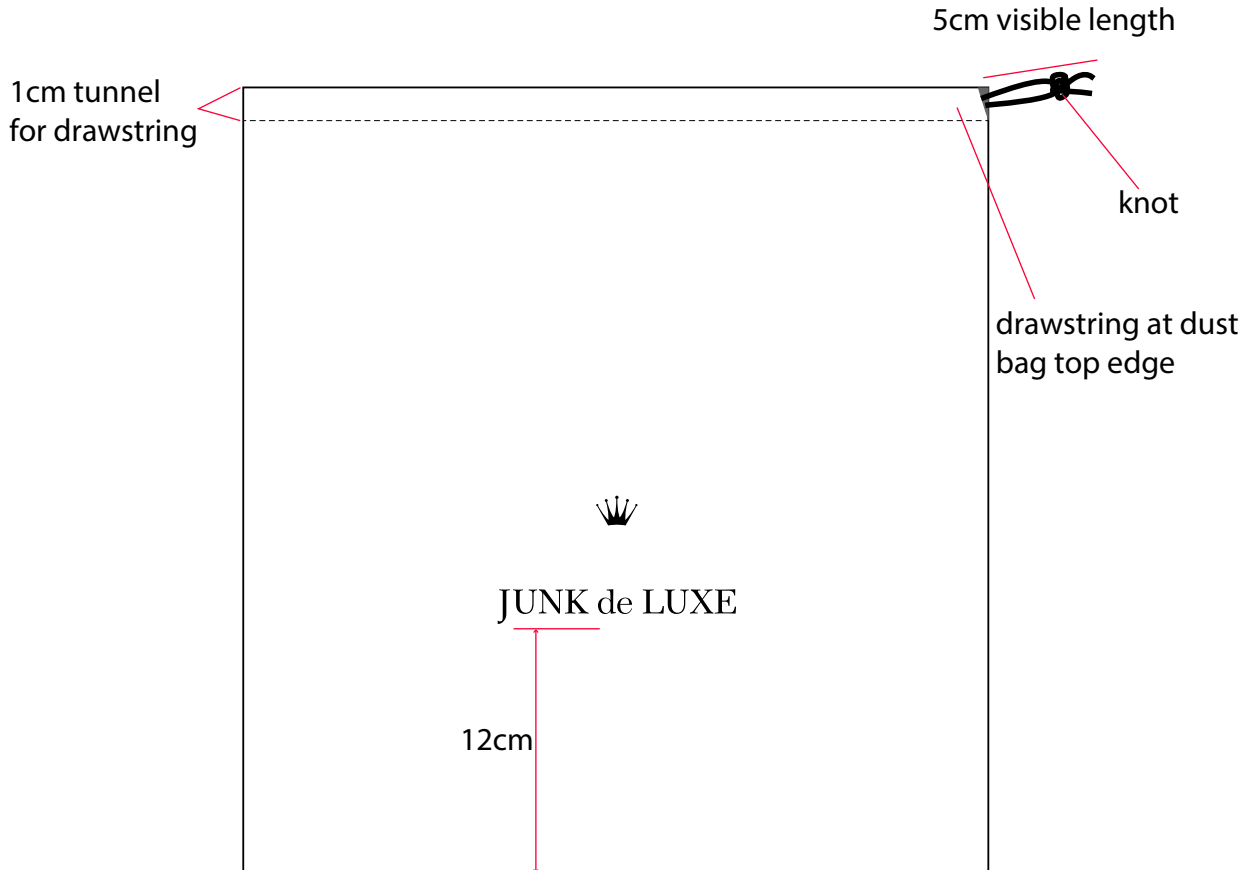

 JUNK de LUXE	Date: 11.6.2014 modifications: 3.1.2023	Design: WAI		Style no: JDL-351
	Description: JDL shoe dust bag		Label instruction nr.:	Model:

Dust bag size:

W: 37,5cm

H: 39,5cm

Drawstring quality:

3mm round cord

(as existing)

Dust bag color

Black 19-3911TCX

Drawstring color:

Black 19-3911TCX

Exactly same as JDL-951 dust bag (last updated 12.5.2021),
only changed the style number

 JUNK de LUXE	Date: 11.6.2014 modifications: 3.1.2023	Design: WAI		Style no: JDL-351
	Description: JDL shoe dust bag		Label instruction nr.:	Model:

Print placement:
12cm from dust bag bottom edge;
centered

Print size:
12cm(W) x 6,5cm(H)

Print quality:
water print

Print colour:
white - 11-4001TCX

JUNK de LUXE

← 12cm →

updated 12.5.21 to follow the existing dust bag