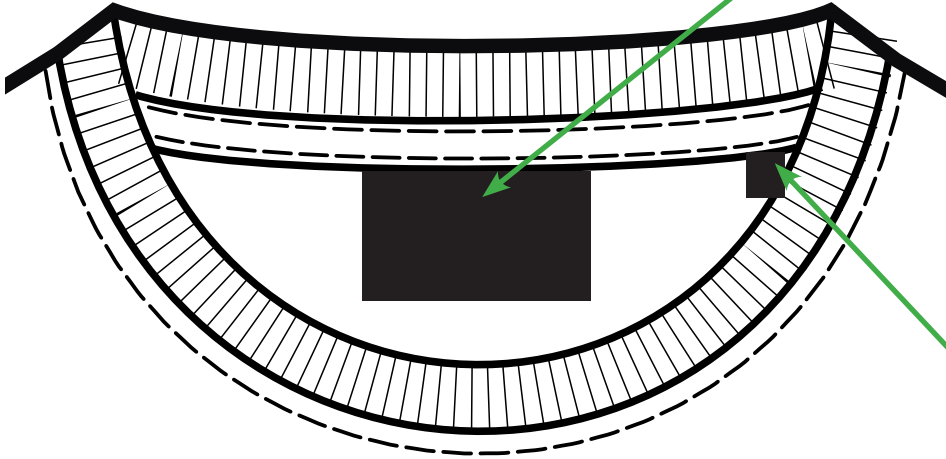

Recommended retail price. Price may differ due to local VAT and economic conditions

Sticker Placement: needs to be placed inside the marks on hang tags

Label:  JUNK de LUXE	Description : TEES / SWEATS / KNITS	Date: 12/09/23 Modification date: 12 September 2023 4:51 pm
	Label instruction no: JDL-4004	Design : WAI

Labels Instructions

Main label + size label + extra label

Placement:

Styles without story telling label

Main label JDL-909

At CB, trap seam allowance into the back neck binding

Size label JDL-920

Attach at back neck seam bottom edge or neck binding bottom edge, 9cm from CB

Placement:

Styles with story telling label

Story Telling Label: See tech pack for ref number

At CB neck binding, centered

No visible top stitching

Stitch story telling label from inside, no visible top stitching