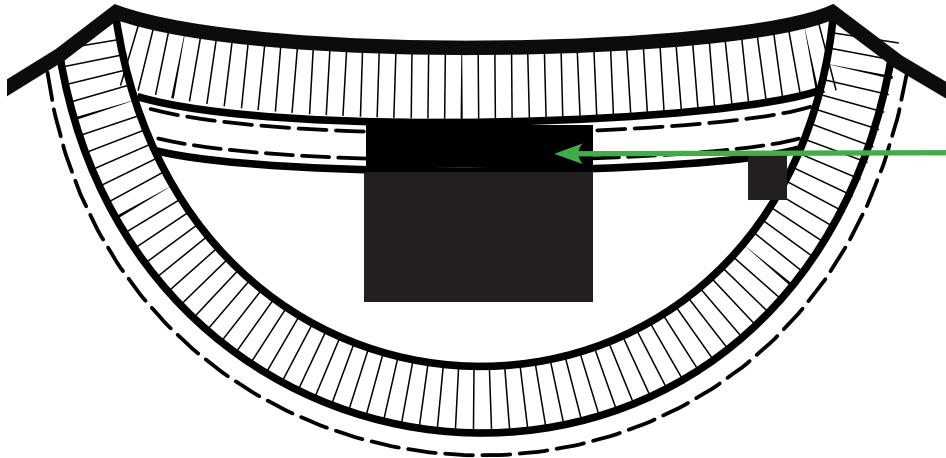

Labels Instructions

Main label + size label + extra label

Placement:

Styles without story telling label

Main label JDL-909

At CB, trap seam allowance into the back neck binding

Size label JDL-920

Attach at back neck seam bottom edge or neck binding bottom edge, 9cm from CB

Placement:

Styles with story telling label

Story Telling Label: See tech pack for ref number

At CB neck binding, centered

No visible top stitching

Stitch story telling label from inside, no visible top stitching