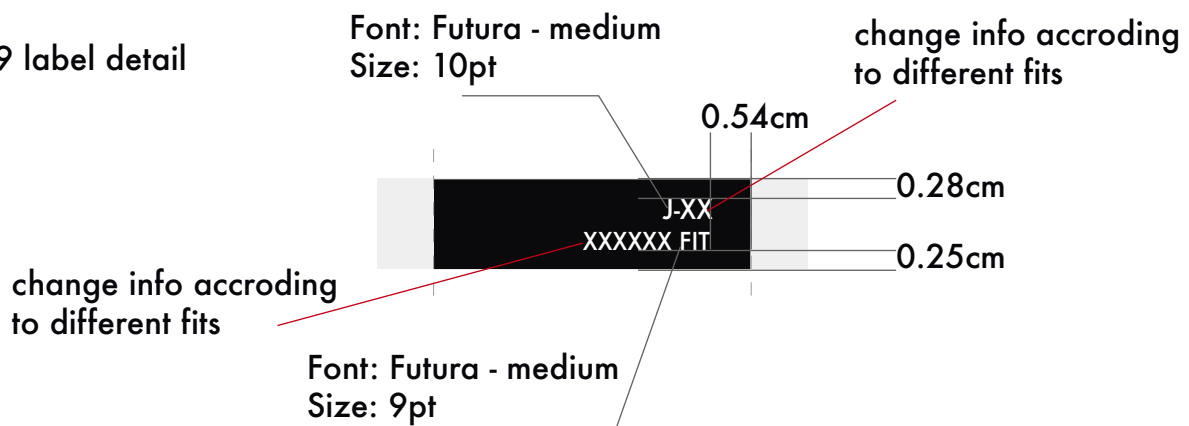

JUNK de LUXE	Date: 24.2.2016 modifications: 30.6.2023	Design: WAI	Style no: JDL-629- (01, 02, 03, 04, 05, 06...)
	Description: JDL Jeans Fit Labels		Label instruction nr.: Model:

black background/white artwork woven label -
quality: A-TEX ref 901

4,2cm (W) x 1,2 cm(H)
excl. seam allowance

JDL-629

SKINNY FIT
JDL-629.01

SLIM FIT
JDL-629.02

TAPERED FIT
JDL-629.03

REGULAR FIT
JDL-629.04

LOOSE FIT
JDL-629.05

EXTRA LOOSE FIT
JDL-629.06

JDL-629 label detail

Exactly same label as JDL-929 (last updated 5.1.2022),
only changed the style number