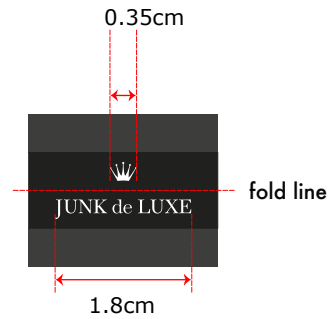

 JUNK de LUXE	Date: 13.02.23 modifications:	Design: WAI	Article no: JDL-636
	Description: JDL - Fold Label		

Fold Label -

Quality + color - same as main label JDL-905

JDL-636

2.5cm(W) x 2cm(H)
 unfold
 excl. seam allowance

2.5cm(W) x 0.5cm(H)
 folded
 excl. seam allowance

artwork centered vertically
 and horizontally