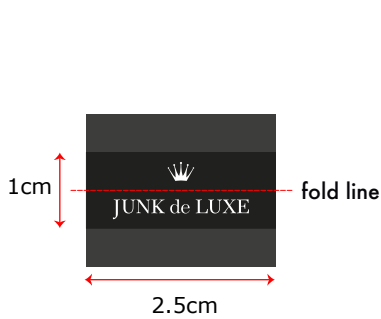

 JUNK de LUXE	Date: 13.02.23 modifications:	Design: WAI	Article no: JDL-636
	Description: JDL - Fold Label		

Fold Label -

Quality + color - same as main label JDL-905

JDL-636

2.5cm(W) x 2cm(H)
 unfold
 excl. seam allowance

2.5cm(W) x 0.5cm(H)
 folded
 excl. seam allowance

artwork centered vertically
 and horizontally