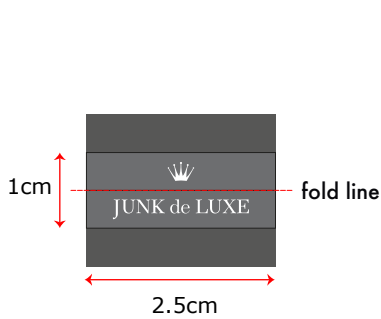

 JUNK de LUXE	Date: 8.02.23 modifications:	Design: WAI	Article no: JDL-636A
	Description: JDL - Reflective Flag Label		

Reflective Flag Label -

JDL-636A

2.5cm(W) x 2cm(H)
 unfold
 excl. seam allowance

FRONT

BACK

2.5cm(W) x 0.5cm(H)
 folded
 excl. seam allowance

artwork centered vertically
 and horizontally

Reflective flag label ref
 - as LBB-836A