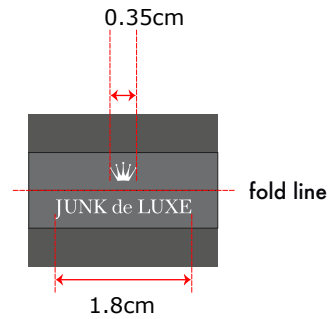

 JUNK de LUXE	Date: 8.02.23 modifications:	Design: WAI	Article no: JDL-636A
	Description: JDL - Reflective Flag Label		

Reflective Flag Label -

JDL-636A

2.5cm(W) x 2cm(H)
 unfold
 excl. seam allowance

FRONT

BACK

2.5cm(W) x 0.5cm(H)
 folded
 excl. seam allowance

artwork centered vertically
 and horizontally

Reflective flag label ref
 - as LBB-836A