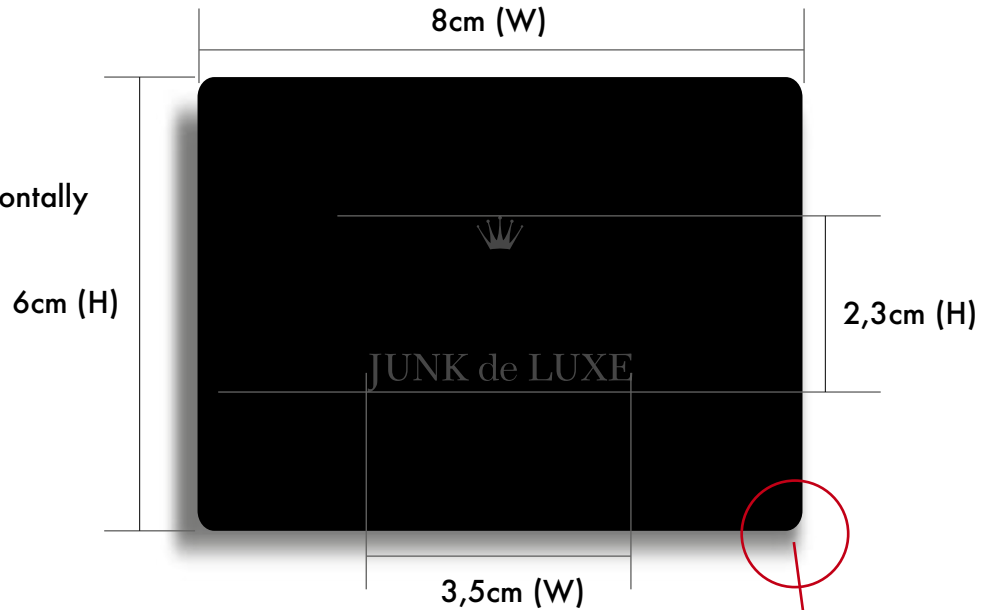

 JUNK de LUXE	Date: 27.10.21 modifications: 19/02/2025	Design: WAI	Article no: JDL-680
	Description: JDL Jeans Jacron Badge		

JDL-680
8cm(W) x 6cm(H)

emboss logo size
3.5cm(W) x 2,3cm(H)
place center vertically and horizontally

please follow
JDL-903 leather badge
for round corners

BLACK - JDL-680.1

color ref:
as ref sample

OFF WHITE - JDL-680.2

Jacron paper color ref
11-4201TCX Cloud Dancer

Logo print color ref
17-5102TCX Griffin

BROWN - JDL-680.3

color ref:
as ref sample

 JUNK de LUXE	Date: 27.10.21 modifications: 19/02/2025	Design: WAI	Article no: JDL-680
	Description: JDL Jeans Jacron Badge		

please make sure the emboss artwork (pop up effect) needs to be as nice as this sample