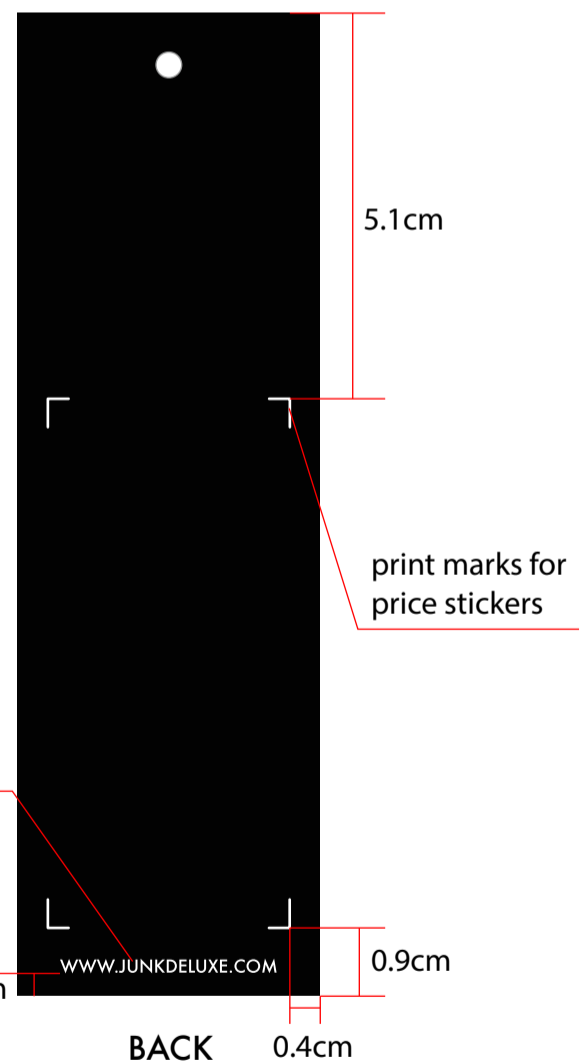

 JUNK de LUXE	Date: 23.3.2020 modifications:	Design: WAI	Style no: JDL-800
	Description: JDL main hang tag		Label instruction nr.: Model:

JDL- 800
 JDL main hang tag
 4cm(W) x 13cm(H)

Font: FUTURA Medium
 size: 6,5pt

Hang tag quality:

Matt black paper hang tag
 Please follow JDL-900 hang tag for
 thickness, surface finish, hand feel and
 black edge finish

Hang tag color:

background:
 Black (follow JDL-900)

print:
 embossed (pop up) + white print
 (follow JDL-900)