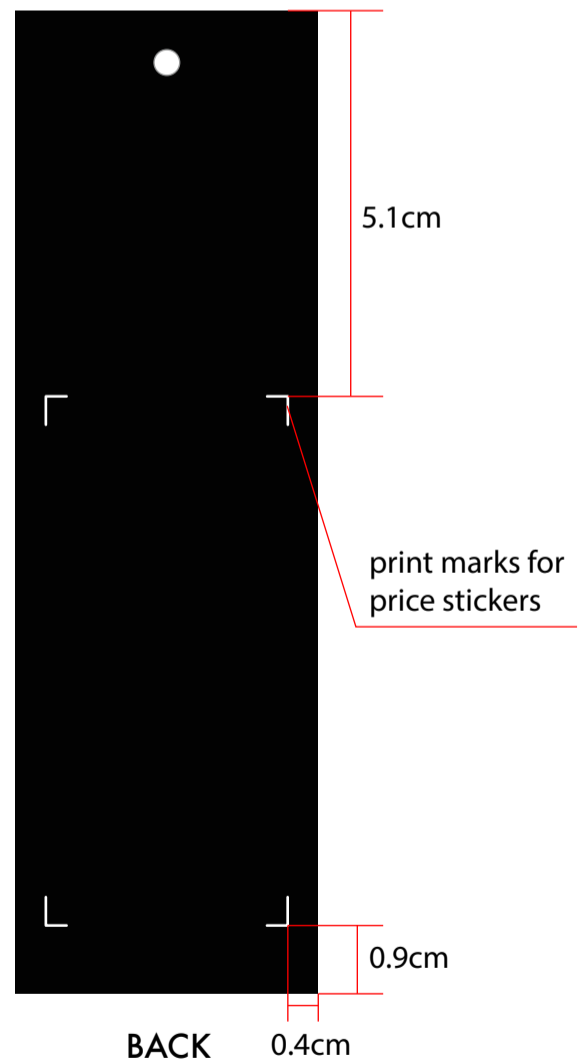

 JUNK de LUXE	Date: 23.3.2020 modifications:	Design: WAI	Style no: JDL-801
	Description: JDL price hang tag		Label instruction nr.: Model:

FRONT

BACK

FRONT

JDL- 801
 JDL main hang tag
 4cm(W) x 13cm(H)

BACK

Hang tag quality:

Matt black paper hang tag
 Please follow JDL-900 hang tag for
 thickness, surface finish, hand feel and
 black edge finish

Hang tag color:

background:
 Black (follow JDL-900)

print:
 embossed (pop up) + white print
 (follow JDL-900)