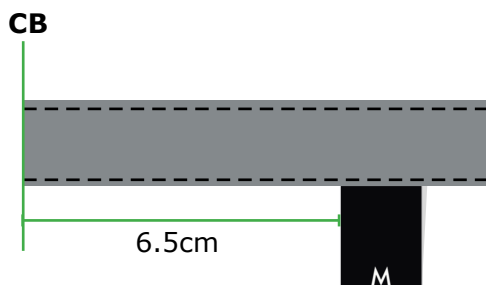

Labels Instructions

Main label + size label + extra label

Placement:

Styles without story telling label

Main label JDL-905

At CB, at back neck seam bottom edge or neck tape bottom edge

Size label JDL-920

Attach at back neck seam bottom edge or neck tape bottom edge, 6.5cm from CB

Placement:

Styles with story telling label

Story Telling Label: See tech pack for ref number

At CB, place 1 cm below main label, centered

Only stitch 2 side edges

Styles with back neck binding

Styles without back neck binding