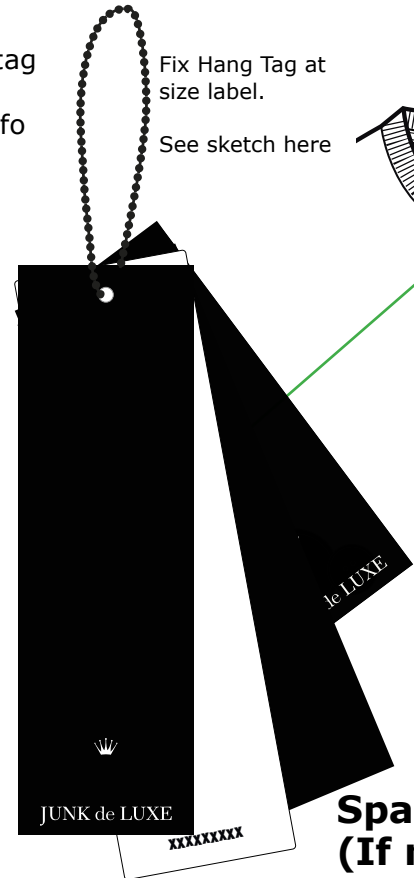

Label:  JUNK de LUXE	Description : FINE KNIT	Date: 12/09/23 Modification date: 13 September 2023 2:07 pm
	Label instruction no: JDL-8101	Design : WAI

Main hang tag

Hang tag
JDL-800

+ extra price hang tag JDL-801, if story telling hang tag is needed
+ Story telling hang tag (if any) - see tech pack for info

Fix Hang Tag at size label.
See sketch here

Spare Buttons (If requested)
Pls add button envelop to back of hang tag

Sticker

For Salesman Sample

For Bulk Production

Add at back side of last hang tag

Barcode placement (for production only)

Labels Instructions

Main label + size label + extra label

Placement:

Styles without story telling label

Main label JDL-905

At CB, at back neck seam bottom edge or neck tape bottom edge

Size label JDL-920

Attach at back neck seam bottom edge or neck tape bottom edge, 6.5cm from CB

Placement:

Styles with story telling label

Story Telling Label: See tech pack for ref number

At CB, place 1 cm below main label, centered

Only stitch 2 side edges

Styles with back neck binding

Styles without back neck binding