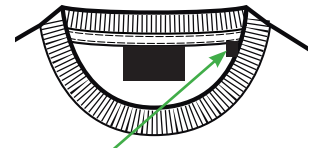

Label:  JUNK de LUXE	Description : FINE KNIT	Date: 12/09/23 Modification date: 13 September 2023 2:07 pm
	Label instruction no: JDL-8101	Design : WAI

Main hang tag

Hang tag
JDL-800

+ extra price hang tag JDL-801, if story telling hang tag is needed
+ Story telling hang tag (if any) - see tech pack for info

Fix Hang Tag at size label.
See sketch here

Spare Buttons (If requested)
Pls add button envelop to back of hang tag

Sticker

For Salesman Sample

For Bulk Production

Add at back side of last hang tag

Barcode placement (for production only)

Labels Instructions

Main label + size label + extra label

Placement:

Styles without story telling label

Main label JDL-905

At CB, at back neck seam bottom edge or neck tape bottom edge

Size label JDL-920

Attach at back neck seam bottom edge or neck tape bottom edge, 6.5cm from CB