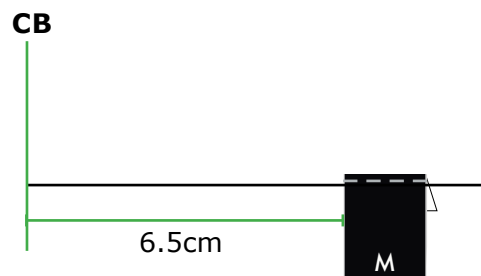

Labels Instructions

Main label + size label + extra label

Placement:

Styles without story telling label

Main label JDL-905

At CB, at back neck seam bottom edge or neck tape bottom edge

Size label JDL-920

Attach at back neck seam bottom edge or neck tape bottom edge, 6.5cm from CB

Placement:

Styles with story telling label

Story Telling Label: See tech pack for ref number

At CB, place 1 cm below main label, centered

Only stitch 2 side edges

Styles with back neck binding

Styles without back neck binding