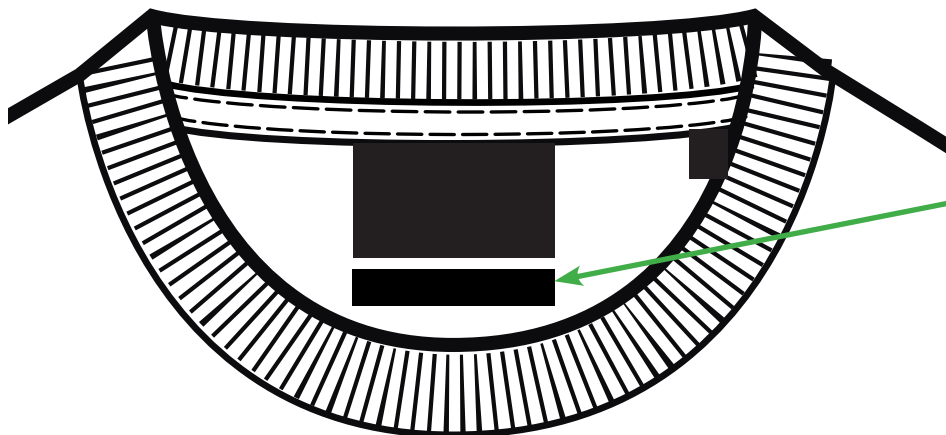

Button Envelop JDL-901

Sticker Placement: needs to be placed inside the marks on hang tags

Label:  JUNK de LUXE	Description : FINE KNIT	Date: 12/09/23 Modification date: 13 September 2023 2:07 pm
	Label instruction no: JDL-8101	Design : WAI

Labels Instructions

Main label + size label + extra label

Placement:

Styles without story telling label

Main label JDL-905

At CB, at back neck seam bottom edge or neck tape bottom edge

Size label JDL-920

Attach at back neck seam bottom edge or neck tape bottom edge, 6.5cm from CB

Placement:

Styles with story telling label

Story Telling Label: See tech pack for ref number

At CB, place 1 cm below main label, centered

Only stitch 2 side edges

Styles with back neck binding

Styles without back neck binding