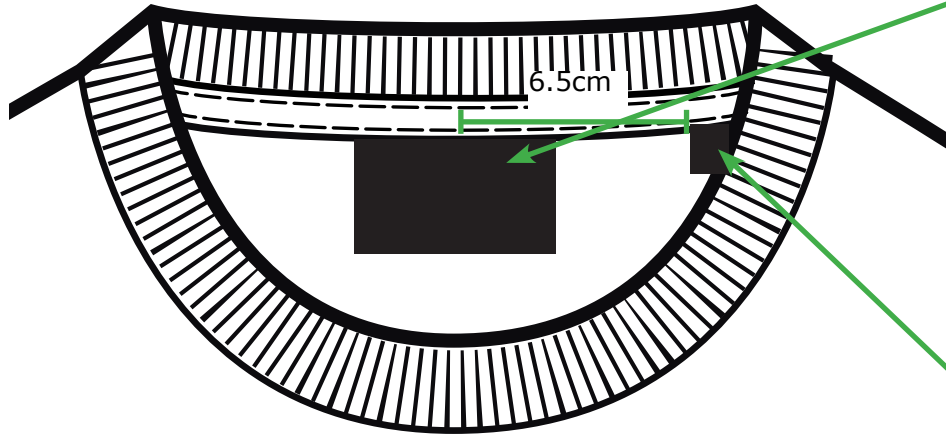

Button Envelop JDL-901

Sticker Placement: needs to be placed inside the marks on hang tags

Label:  JUNK de LUXE	Description : FINE KNIT	Date: 12/09/23 Modification date: 13 September 2023 2:07 pm
	Label instruction no: JDL-8101	Design : WAI

Labels Instructions

Main label + size label + extra label

Placement:

Styles without story telling label

Main label JDL-905

At CB, at back neck seam bottom edge or neck tape bottom edge

Size label JDL-920

Attach at back neck seam bottom edge or neck tape bottom edge, 6.5cm from CB

Placement:

Styles with story telling label

Story Telling Label: See tech pack for ref number

At CB, place 1 cm below main label, centered

Only stitch 2 side edges

Styles with back neck binding

Styles without back neck binding