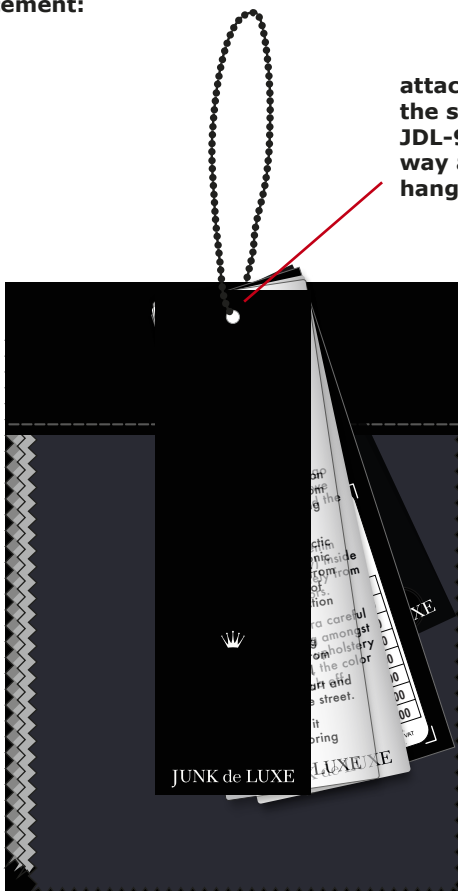


 <b>JUNK de LUXE</b>	<b>Date: 7.11.17</b> <b>modification</b>	<b>Design:</b> WAI		<b>Style no:</b>
	<b>Description:</b> fabric swatch tag		<b>Label instruction nr.:</b> JDL-100	<b>Model:</b>

**Hang tag/cardboard**  
**size: 12cm(W) x 20cm(H)**  
**quality: as JDL-900 hang tag**  
**color: as JDL-900 hang tag**

**Front: 12cm**

*Note scale 50%*

**Front:**

*Note scale 50%*

**Fabric swatches**  
**size: 12cm(W) x 15cm(H)**  
**zig zag cut edges**

**Front:**

*Note scale 50%*

**Back:**

heavy stitch  
color: matching cardboard

Front:

**Logo**

size: 3,9cm(W) x 5cm(H)  
color: white 11-4001TCX

**Crown logo**

size: 0,85cm(W) x 0,6cm(H)  
color: white 11-4001TCX

 JUNK de LUXE	<b>Date: 7.11.17</b> <b>modification</b>	<b>Design:</b> WAI		<b>Style no:</b>
	<b>Description:</b> fabric swatch tag		<b>Label instruction nr.:</b> JDL-100	<b>Model:</b>

**Hang tag/cardboard**  
size: 12cm(W) x 20cm(H)  
quality: as JDL-900 hang tag  
color: as JDL-900 hang tag

**String quality**  
quality: as as JDL-900  
color: as JDL-900

**Placement:**

attach swatch hanger to  
the same bubble chain as  
JDL-900 hang tag, all the  
way at the back of all the  
hang tags and button bag