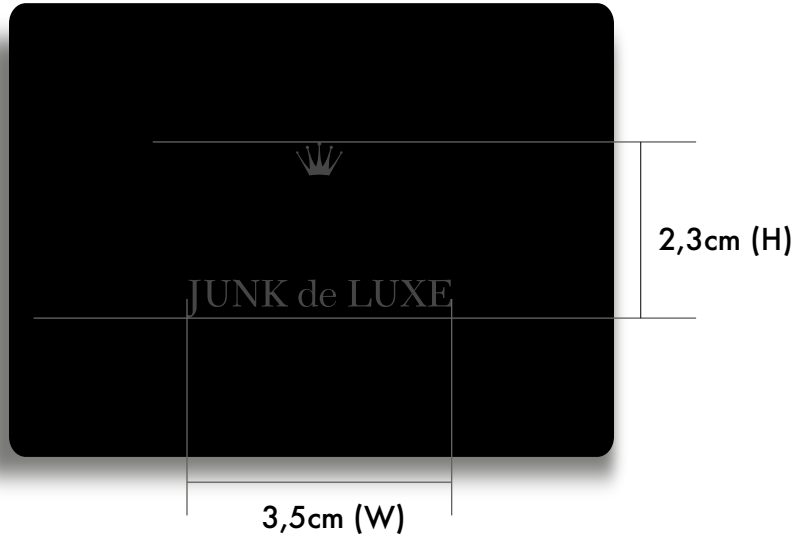

 JUNK de LUXE	DATE: 7.3.2017 modification: 4.9.2018	DESIGN: WAI	DESCRIPTION: JDL labels/hang tag	ART. NUMBER: JDL-903
--	--	--------------------	---	-----------------------------

JDL-903
 8cm(W) x 6cm(H)

emboss logo size
 3.5cm(W) x 2,3cm(H)
 place center vertically and horizontally

quality in A-TEX
 item no./reference 037

color as A-TEX
 item no./reference GRAY 037

BLACK - JDL-903B

Pantone color reference
 Cloud Dancer 11-4201TCX

OFF WHITE - JDL-903W

 JUNK de LUXE	7.3.2017 DATE: modification: 4.9.2018	DESIGN: WAI	DESCRIPTION: JDL labels/hang tag	ART. NUMBER: JDL-903
--	--	--------------------	---	-----------------------------

quality in A-TEX
item no./reference 037