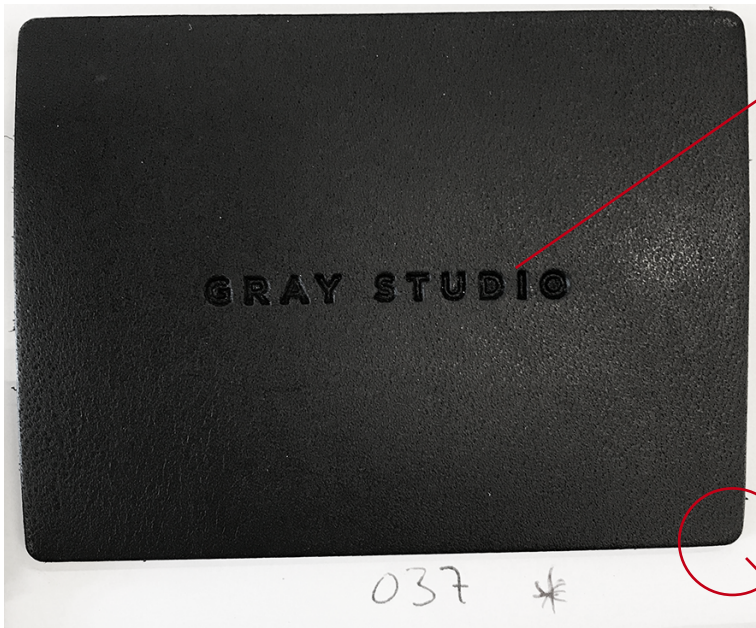

JUNK de LUXE	7.3.2017 DATE: modification: 4.9.2018	DESIGN: WAI	DESCRIPTION: JDL labels/hang tag	ART. NUMBER: JDL-903

quality in A-TEX
item no./reference 037

color reference for JDL-903B

please make sure the emboss artwork
needs to be as nice as this sample

please follow this sample for
round corners