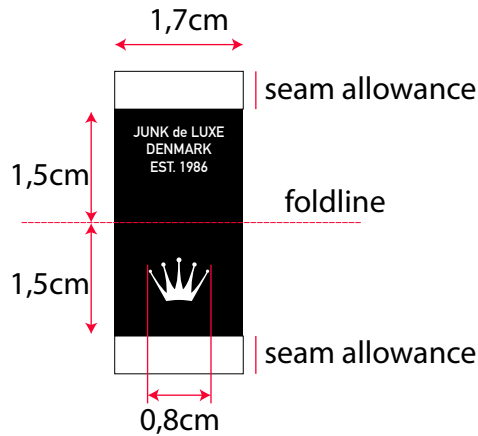

JDL-908

1.7cm(W) x 3cm(H)  
 unfold  
 excl. seam allowance

FRONT

BACK

1.7cm(W) x 1.5cm(H)  
 folded  
 excl. seam allowance

Font: DIN ALTERNATE - Bold  
 Size: 5.5pt

Artwork centered vertically  
 and horizontally