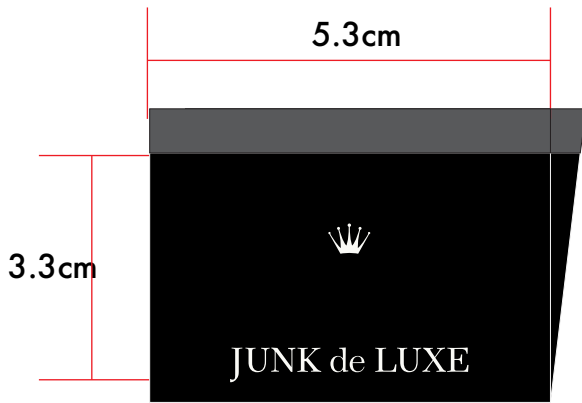

 JUNK de LUXE	Date: 5.5.2015 modifications: 31.3.20	Design: WAI	Style no: JDL-909
	Description: JDL main label - folded		Label instruction nr.: Model:

5.3cm(W) x 3.3cm(H) folded
excl. seam allowance
JDL-909

5.3cm(W) x 6.6cm(H) unfolded
excl. seam allowance

JDL-909