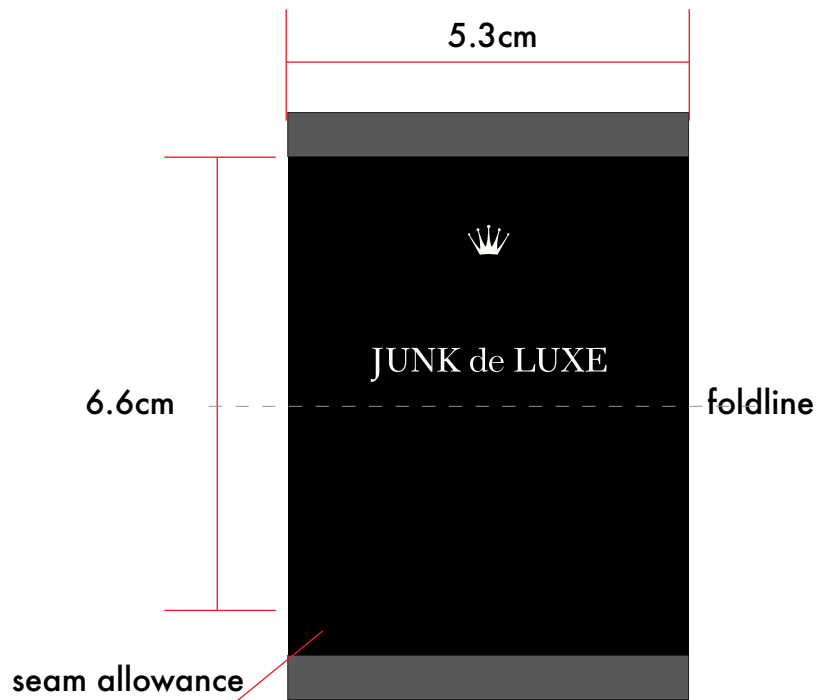

 JUNK de LUXE	Date: 5.5.2015 modifications: 31.3.20	Design: WAI	Style no: JDL-909
	Description: JDL main label - folded		Label instruction nr.: Model:

5.3cm(W) x 3.3cm(H) folded
excl. seam allowance
JDL-909

5.3cm(W) x 6.6cm(H) unfolded
excl. seam allowance

JDL-909