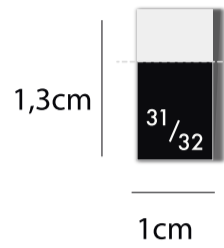

JUNK de LUXE

**DATE:** 13/2.2015

**DESIGN:** WAI

**DESCRIPTION:** WOVEN SIZE LABEL - JEANS

**ART. NUMBER:** JDL-922

**JEANS**

**SIZE RANGE: 27/32 - 36/32**  
**27/34 - 36/34**

**SMS SIZE: 31/34**

1cm(W) x 1,3cm(H)  
(FOLDED excl. seam allowance)

**JDL-922**

font: Futura - medium - size: 8

label quality: same quality and color as main label  
from A-TEX

ground color: BLACK  
woven letters: WHITE