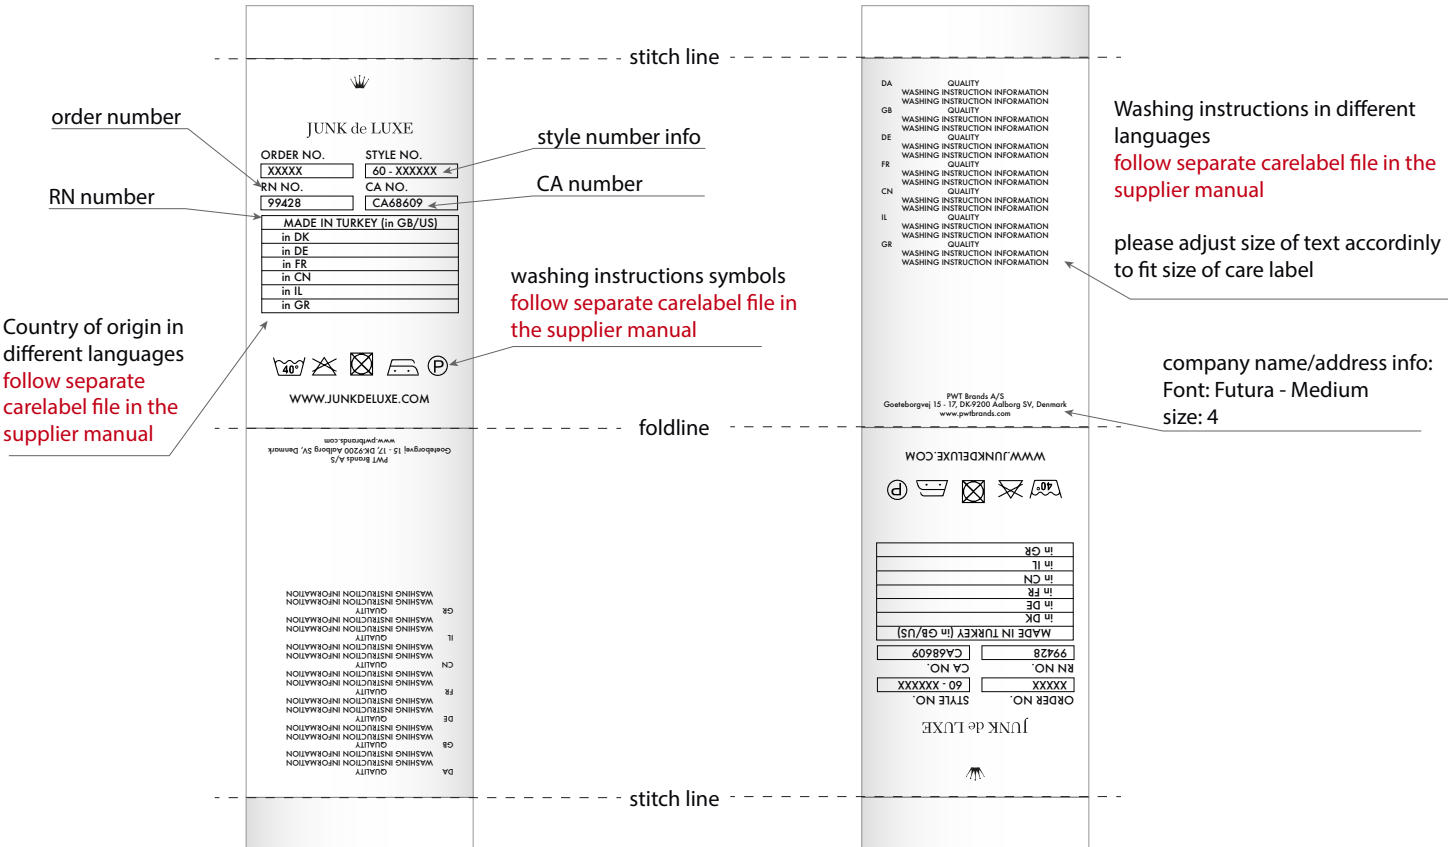

Label:  JUNK de LUXE	Description: JDL-930 Care Label	Date: 28/10/2025 Modification date: 5 November 2025 4:04 pm Design: WAI
---	---	---

4.3cm(W) x adjust to fit (H)
(FOLDED excl. seam allowance)

Care label material: transparent rubber
print color: Black Pantone 19-4004TCX

please follow care label format
as this sample and only change
the information accordingly.

adjust to fit

4.3cm (W) x adjust to fit (H)
FOLDED excl. seam allowance

Font: Futura - Medium
size (only fixed for front page info): 6
please adjust size of text at back side
of label to fit

company name/address info (at back side bottom)
Font: Futura - Medium
size: 4

4,3cm

Label:  JUNK de LUXE	Description: JDL-930 Care Label	Date: 28/10/2025 Modification date: 5 November 2025 4:04 pm Design: WAI
---	---	---

Add separate 'sorting-info symbol' label behind care label

Sorting-info symbol must be placed on a separate page at the last page of care label.

Colors should follow care label instructions.

Sorting-info symbol artwork