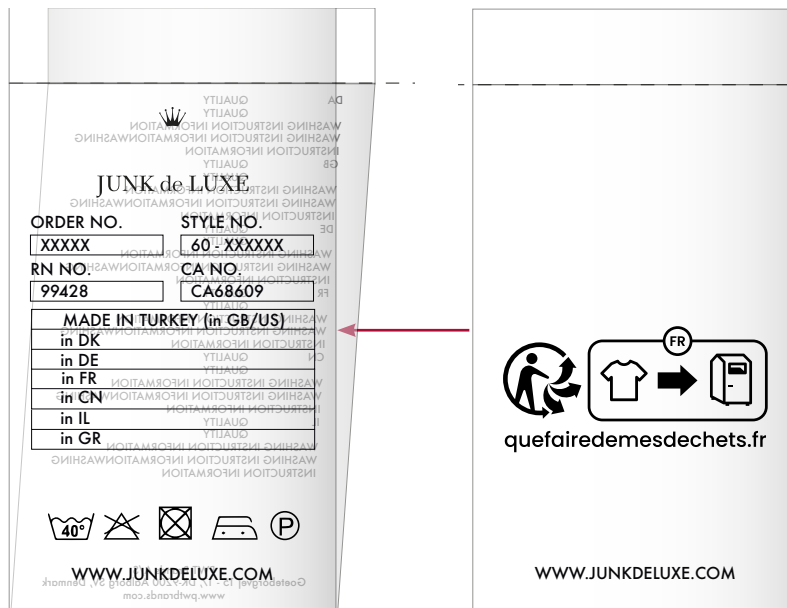

please follow care label format
as this sample and only change
the information accordingly.

adjust to fit

4.3cm (W) x adjust to fit (H)
FOLDED excl. seam allowance

Font: Futura - Medium
size (only fixed for front page info): 6
please adjust size of text at back side
of label to fit

company name/address info (at back side bottom)
Font: Futura - Medium
size: 4

4,3cm

Label:  JUNK de LUXE	Description: JDL-930 Care Label	Date: 28/10/2025 Modification date: 5 November 2025 4:04 pm Design: WAI
---	---	---

Add separate 'sorting-info symbol' label behind care label

Sorting-info symbol must be placed on a separate page at the last page of care label.

Colors should follow care label instructions.

Sorting-info symbol artwork

place behind care label

Label:  JUNK de LUXE	Description: JDL-930 Care Label	Date: 28/10/2025 Modification date: 5 November 2025 4:04 pm Design: WAI
---	---	---

'Sorting-info symbol' label info

The «info-tri» sorting information label_Recommended symbols