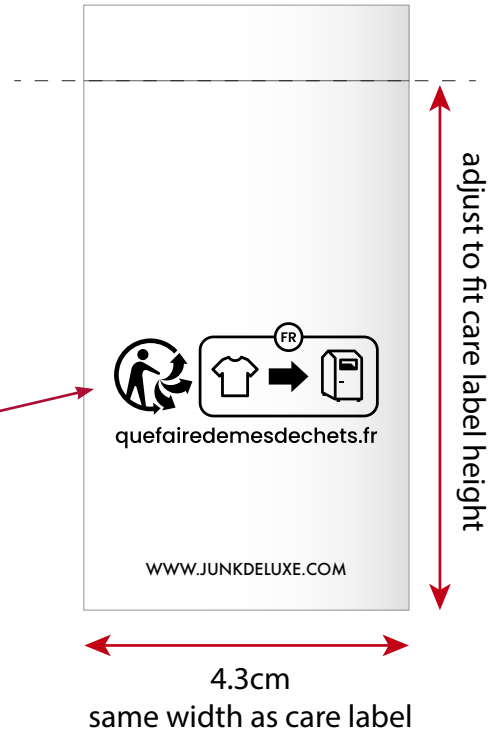

Label:  JUNK de LUXE	Description: JDL-930 Care Label	Date: 28/10/2025 Modification date: 5 November 2025 4:04 pm Design: WAI
---	---	---

4.3cm(W) x adjust to fit (H)
(FOLDED excl. seam allowance)

Care label material: transparent rubber
print color: Black Pantone 19-4004TCX

please follow care label format
as this sample and only change
the information accordingly.

adjust to fit

4.3cm (W) x adjust to fit (H)
FOLDED excl. seam allowance

Font: Futura - Medium
size (only fixed for front page info): 6
please adjust size of text at back side
of label to fit

company name/address info (at back side bottom)
Font: Futura - Medium
size: 4

4,3cm

Label:  JUNK de LUXE	Description: JDL-930 Care Label	Date: 28/10/2025 Modification date: 5 November 2025 4:04 pm Design: WAI
---	---	---

Add separate 'sorting-info symbol' label behind care label

Sorting-info symbol must be placed on a separate page at the last page of care label.

Colors should follow care label instructions.

Sorting-info symbol artwork