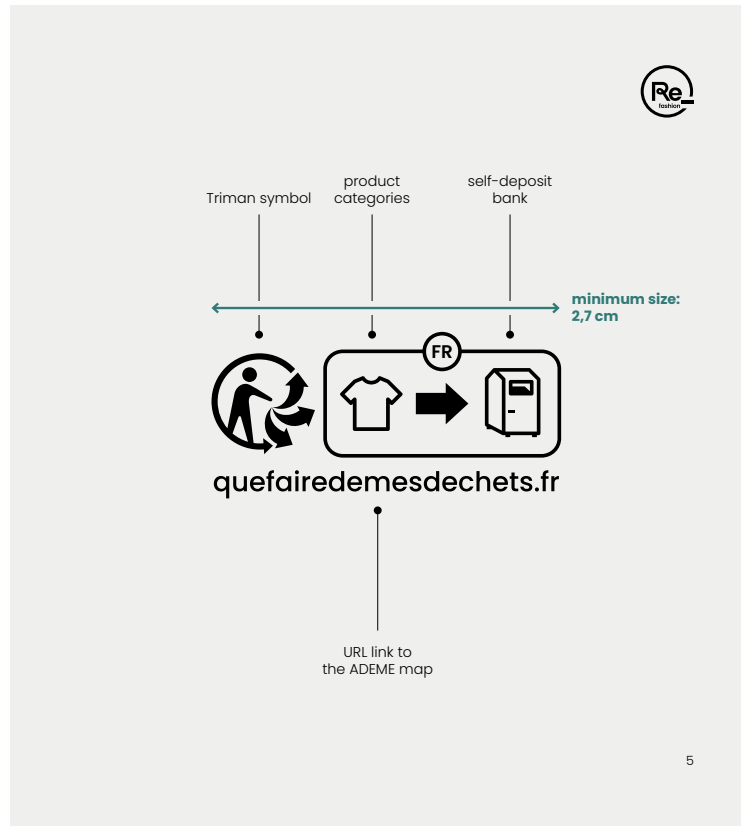

please follow care label format
as this sample and only change
the information accordingly.

adjust to fit

4.3cm (W) x adjust to fit (H)
FOLDED excl. seam allowance

Font: Futura - Medium
size (only fixed for front page info): 6
please adjust size of text at back side
of label to fit

Add separate 'sorting-info symbol' label behind care label

Sorting-info symbol must be placed on a separate page at the last page of care label.

Colors should follow care label instructions.

Sorting-info symbol artwork

Recommended symbols

_Principle

A simple symbol that requires no translation, that is legible when small-sized so that it can be displayed on the textile label showing the fabric composition and used horizontally or vertically.

_Composition

- The **Triman symbol** is placed first
- A pictogram symbolising one **product category**:
 - > clothing (t-shirt)
 - > household linen (folded towel)
 - > footwear (tied derby shoes)

It is possible to display just one product category or all three together.
- The **self-deposit bank** symbolised by the pictogram of a container
- The **URL** link to the Ademe's website
- The **letters FR** to specify that this measure is governed by French regulations.