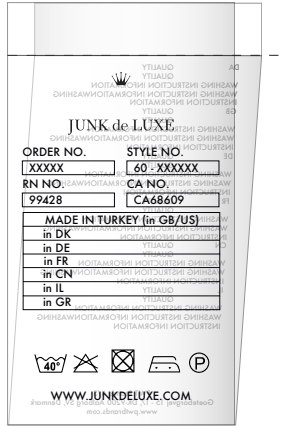

Label:  JUNK de LUXE	Description: JDL-930 Care Label	Date: 28/10/2025 Modification date: 5 November 2025 4:04 pm Design: WAI
---	---	---

4.3cm(W) x adjust to fit (H)
(FOLDED excl. seam allowance)

Care label material: transparent rubber
print color: Black Pantone 19-4004TCX

please follow care label format
as this sample and only change
the information accordingly.

adjust to fit

4.3cm (W) x adjust to fit (H)
FOLDED excl. seam allowance

Font: Futura - Medium
size (only fixed for front page info): 6
please adjust size of text at back side
of label to fit

company name/address info (at back side bottom)
Font: Futura - Medium
size: 4

4,3cm

Label:  JUNK de LUXE	Description: JDL-930 Care Label	Date: 28/10/2025 Modification date: 5 November 2025 4:04 pm Design: WAI
---	---	---