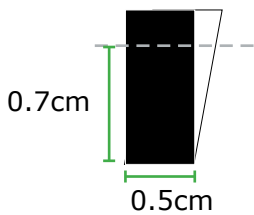

Labels Instructions

Main label + care label

JDL-930

At left side as worn inside binding, 5cm above bottom edge

Black satin loop for hang tag
Attach to side edge of main label, centered

Main label JDL-905

At left side as worn side panel inner sweatband, 7.5cm from CB