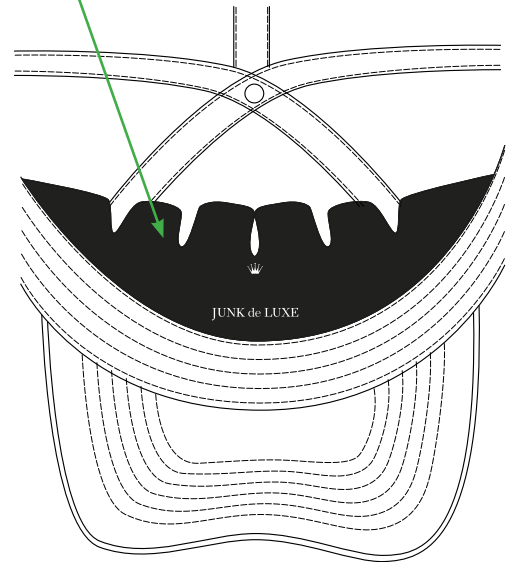

Label: JUNK de LUXE	Description : CAP	Date: 13/09/23 Modification date: 13 September 2023 3:18 pm
	Label instruction no: JDL-9701	Design : WAI

Labels Instructions

Inside front panel care board support, supplier made

Size: follow supplier standard size
Cardboard color: Black Beauty 19-3911TCX
Placement: inside front panel

Logo Artwork

2.5cm

JUNK de LUXE

3.8cm

Logo print color: Brilliant White 11-4001TCX