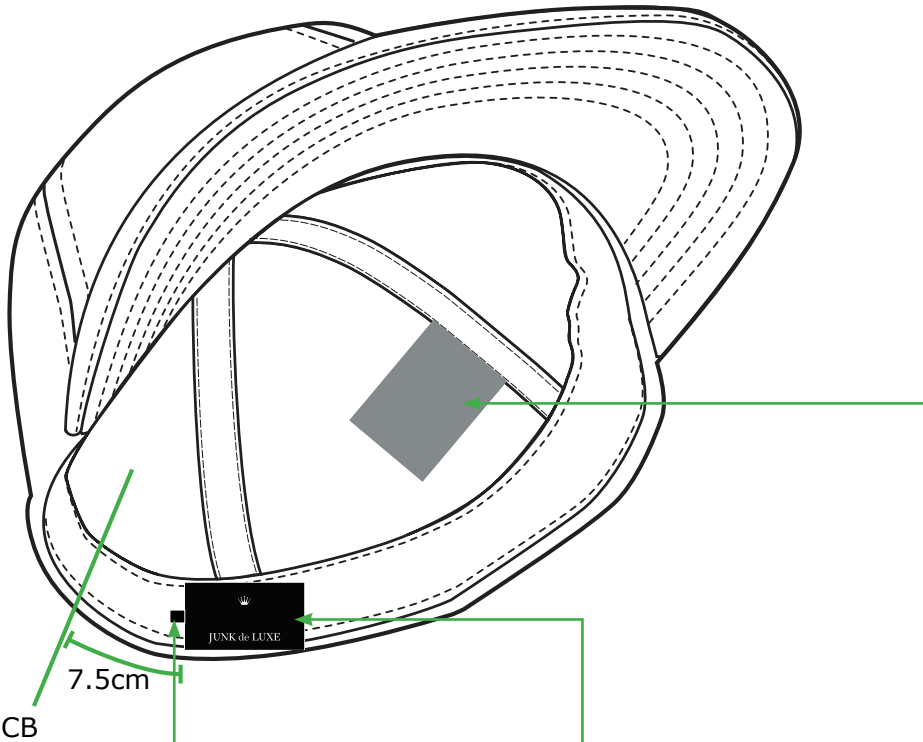

Follow instruction no. : 007 salesman sticker

STYLE NO.: XX-00000

COL: Charcoal

SIZE: 39/40

DKK	3000.00
SEK	3000.00
NOK	3000.00
EUR	350.00
GBP	350.00

Recommended retail price. Price may differ due to local VAT and economic conditions

Sticker Placement: needs to be placed inside the marks on hang tags

Label:  JUNK de LUXE	Description : CAP	Date: 13/09/23 Modification date: 13 September 2023 3:18 pm
	Label instruction no: JDL-9701	Design : WAI

Labels Instructions

Main label + care label

JDL-930

At left side as worn inside binding, 5cm above bottom edge

Black satin loop for hang tag
Attach to side edge of main label, centered

Main label JDL-905

At left side as worn side panel inner sweatband, 7.5cm from CB

Size: follow supplier standard size
Cardboard color: Black Beauty 19-3911TCX
Placement: inside front panel

Logo Artwork

2.5cm

JUNK de LUXE

3.8cm

Logo print color: Brilliant White 11-4001TCX