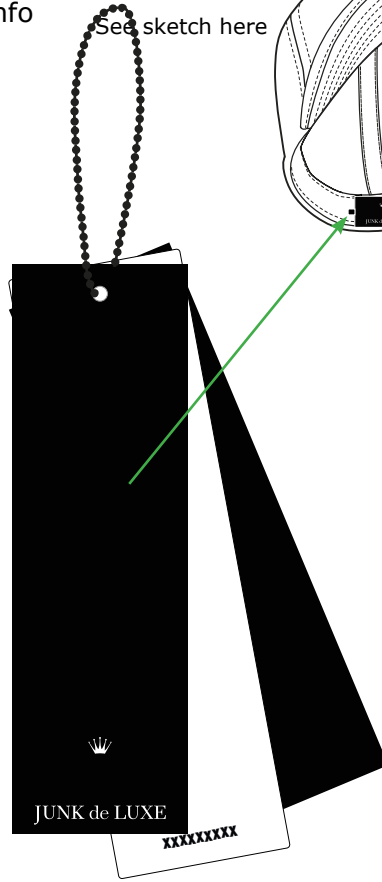

Label:  JUNK de LUXE	Description : CAP	Date: 13/09/23 Modification date: 13 September 2023 3:18 pm
	Label instruction no: JDL-9701	Design : WAI

Main hang tag

Hang tag
JDL-800

+ extra price hang tag JDL-801, if story telling hang tag is needed
 + Story telling hang tag (if any) - see tech pack for info

Fix Hang Tag at satin loop.
See sketch here

See sketch here

Sticker

For Salesman Sample

For Bulk Production

Add at back side of last hang tag

Barcode placement (for production only)

Place price sticker at fixing points.

Follow instruction no. : 007 salesman sticker

STYLE NO.: XX-00000

COL: Charcoal

SIZE: 39/40

DKK	3000.00
SEK	3000.00
NOK	3000.00
EUR	350.00
GBP	350.00

Recommended retail price. Price may differ due to local VAT and economic conditions

Labels Instructions

Main label + care label

JDL-930

At left side as worn inside binding, 5cm above bottom edge

Black satin loop for hang tag
Attach to side edge of main label, centered

Main label JDL-905

At left side as worn side panel inner sweatband, 7.5cm from CB