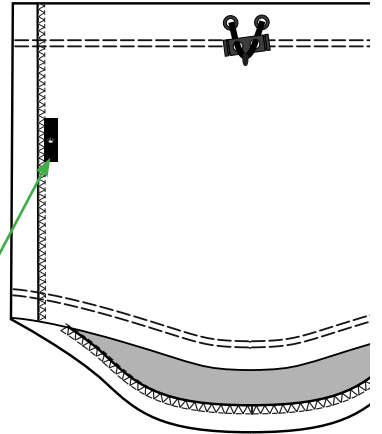

Hang tag
JDL-800

+ extra price hang tag JDL-801, if story telling hang tag is needed

+ Story telling hang tag (if any) - see tech pack for info

Fix Hang Tag at flag label.

See sketch here

Sticker

For Salesman Sample

For Bulk Production

Add at back side of last hang tag

Barcode placement (for production only)

Place price sticker at fixing points.

Follow instruction no. : 007 salesman sticker

STYLE NO.: XX-00000

COL: Charcoal

Labels Instructions

Main label + care label

Main label

JDL-909

At left side as worn inside side seam, 7cm from top opening

Flag label

JDL-907

See style Tech Pack for placement

Care label

009 care label sticker

Attach at left side as worn inside front panel, 8cm from top edge, 2cm from side seam