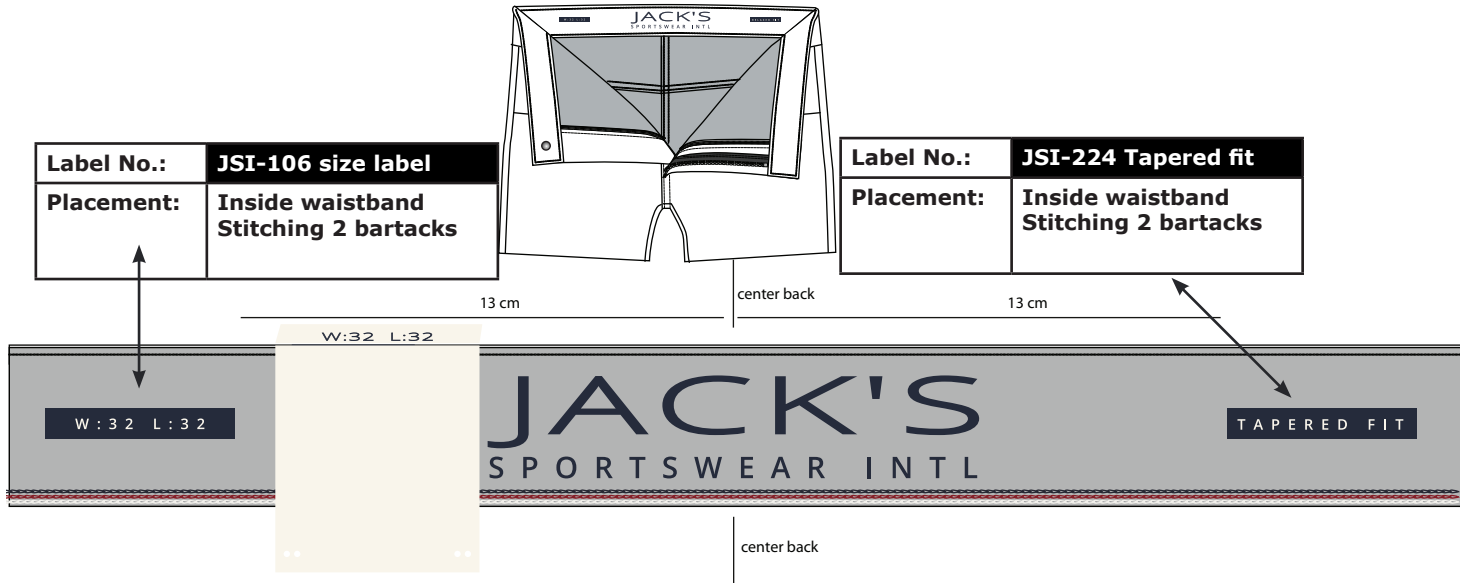

Label No.:	JSI-102 hangtag
Placement:	Should be fixed through right side belt loop.

1 cm
Please tie a knot at cord
Cord length 30 cm

007-sales sample sticker
See instruction

Barcode sticker for production back side

JSI- 224 Tapered fit label

Size: H: 0,8 cm W:5 cm
 Quality: woven label
 Main col: Navy blazer 19-3923 TCX
 Text col: Marshmallow 11-4300 TCX
 Placement: inside waistband

bartack col: Navy blazer 19-3923 TCX

JSI- 105 waistband label
 Size: H: 3,6 cm W:7 cm
 Quality: leather
 Main col:brown
 Text col:dark brown embossed
 down

Label No.:	JSI-105 leather label
Placement:	Right side 1 cm from belt loop.Should be top stitched at bottom and top w heavy contrast stitching

6 cm

0,5 cm

6 cm

5,4 cm

W:32 L:32

JACK'S SPORTSWEAR INTL

W:32 L:32

embossed down