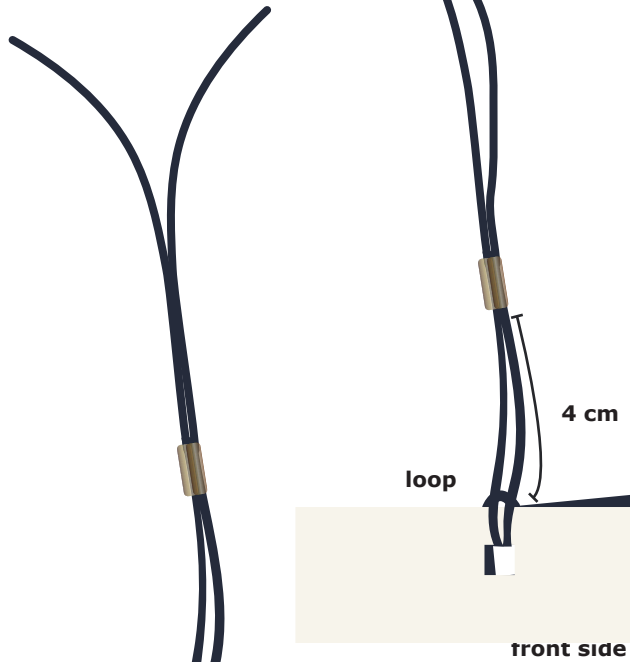

Label No.:	JSI-102 hangtag
Placement:	Should be fixed through right side belt loop.

1 cm
Please tie a knot at cord
Cord length 30 cm

007-sales sample sticker
See instruction

Barcode sticker for production back side

JSI- 224 Tapered fit label

Size: H: 0,8 cm W:5 cm
 Quality: woven label
 Main col: Navy blazer 19-3923 TCX
 Text col: Marshmallow 11-4300 TCX
 Placement: inside waistband

bartack col: Navy blazer 19-3923 TCX

JSI- 105 waistband label
 Size: H: 3,6 cm W:7 cm
 Quality: leather
 Main col:brown
 Text col:dark brown embossed
 down

Label No.:	JSI-105 leather label
Placement:	Right side 1 cm from belt loop.Should be top stitched at bottom and top w heavy contrast stitching

6 cm

0,5 cm

6 cm

5,4 cm

W:32 L:32

JACK'S SPORTSWEAR INTL

W:32 L:32

embossed down