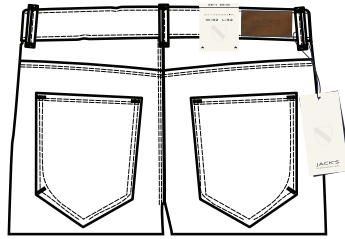

Label/concept: JACK'S SPORTSWEAR INTL	Jacks sportswear intl. labels instruc. No.: JSI-0007	Output date:11/09/18 Modification date: 17 June 2019 11:46 am
	Style: Jeans /Tapered fit/Superflex/no main label	Design: AD

Label No.:	JSI-102 hangtag
Placement:	Should be fixed through right side belt loop.

1 cm
Please tie a knot at cord
Cord length 30 cm

007-sales sample sticker
See instruction

Barcode sticker for production back side

JSI- 224 Tapered fit label

Size: H: 0,8 cm W:5 cm
 Quality: woven label
 Main col: Navy blazer 19-3923 TCX
 Text col: Marshmallow 11-4300 TCX
 Placement: inside waistband

bartack col: Navy blazer 19-3923 TCX

JSI- 105 waistband label
 Size: H: 3,6 cm W:7 cm
 Quality: leather
 Main col:brown
 Text col:dark brown embossed
 down

Label No.:	JSI-105 leather label
Placement:	Right side 1 cm from belt loop.Should be top stitched at bottom and top w heavy contrast stitching