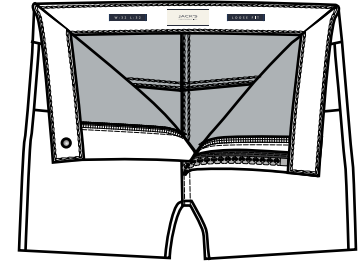

007-sales sample sticker
See instruction

back side

Barcode sticker for production

Label/concept: JACK'S SPORTSWEAR INTL	Jacks sportswear intl. labels instruc. No.: JSI-0017	Output date: 26/05/26 Modification date: 26 May 2026 1:01 pm
	style: Regular fit/non denim	Design: JEJ

Label No.:	JSI-101 main label
Placement:	Center back inside waistband. Top stitching 0,1 cm on all 4 sides

Label No.:	JSI-106 size label
Placement:	Inside waistband 6 cm from main label. Stitching 2 bartacks

Label No.:	JSI-121 Regular fit
Placement:	Inside waistband 6 cm from main label. Stitching 2 bartacks

JSI- 121 Regular fit label (supplier made)

Size: H: 0,8 cm W:5 cm

Quality: woven label

Main col: Navy blazer 19-3923 TCX