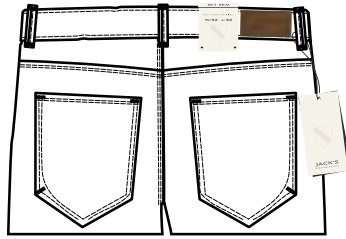

Label/concept: JACK'S SPORTSWEAR INTL	Jacks sportswear intl. labels instruc. No.: JSI-0017	Output date: 26/05/26 Modification date: 26 May 2026 1:01 pm
	style: Regular fit/non denim	Design: JEJ

back side

007-sales sample sticker
See instruction

back side

Barcode sticker for production

Label/concept: JACK'S SPORTSWEAR INTL	Jacks sportswear intl. labels instruc. No.: JSI-0017	Output date: 26/05/26 Modification date: 26 May 2026 1:01 pm
	style: Regular fit/non denim	Design: JEJ

Label No.:	JSI-101 main label
Placement:	Center back inside waistband. Top stitching 0,1 cm on all 4 sides

Label No.:	JSI-106 size label
Placement:	Inside waistband 6 cm from main label. Stitching 2 bartacks

Label No.:	JSI-121 Regular fit
Placement:	Inside waistband 6 cm from main label. Stitching 2 bartacks

JSI- 121 Regular fit label (supplier made)

Size: H: 0,8 cm W:5 cm

Quality: woven label

Main col: Navy blazer 19-3923 TCX