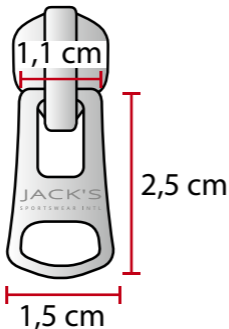

JSI-201 Logo zipper puller
Logo: Embossed up

JACK'S
SPORTSWEAR INTL

Quality: Metal
Main col: Matte silver