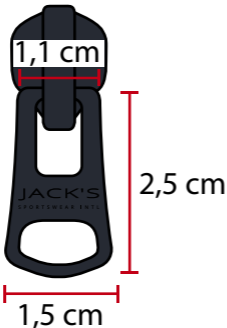

Quality: Metal  
Main col: Matte silver

JSI-201 Logo zipper puller

Logo: Embossed up

JACK'S  
SPORTSWEAR INTL

Quality: Metal

Main col: 19-4011TCX Salute

JSI-201 Logo zipper puller  
Logo: Embossed up

**JACK'S**  
SPORTSWEAR INTL