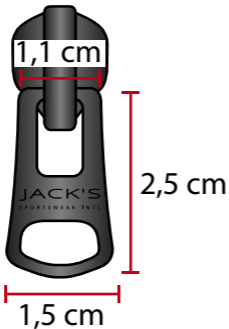

JSI-201 Logo zipper puller  
Logo: Embossed up

JACK'S  
SPORTSWEAR INTL

Quality: Metal

Main col: Dark gun metal

JSI-201 Logo zipper puller

Logo: Embossed up

JACK'S  
SPORTSWEAR INTL

Quality: Metal