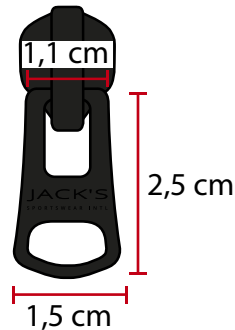

JSI-201 Logo zipper puller
Logo: Embossed up

JACK'S
SPORTSWEAR INTL

Quality: Metal
Main col: Matte black