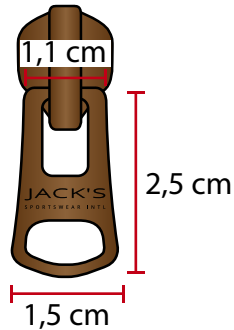

JSI-201 Logo zipper puller
Logo: Embossed up

JACK'S
SPORTSWEAR INTL

Quality: Metal
Main col: Brass antique