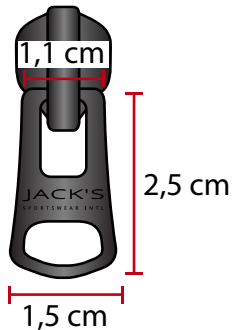

JSI-201 Logo zipper puller
Logo: Embossed up

JACK'S
SPORTSWEAR INTL

Quality: Metal
Main col: Dark gun metal