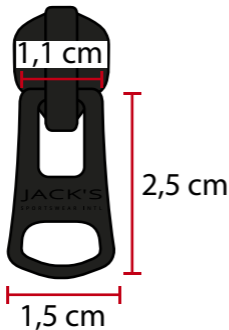

JSI-201 Logo zipper puller
Logo: Embossed up

JACK'S
SPORTSWEAR INTL

Quality: Metal
Main col: Matte black