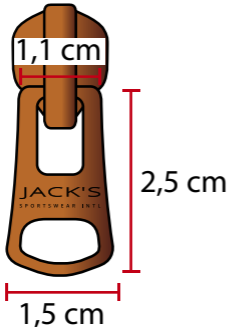

JSI-201 Logo zipper puller

Logo: Embossed up

JACK'S
SPORTSWEAR INTL

Quality: Metal

Main col: Copper antique