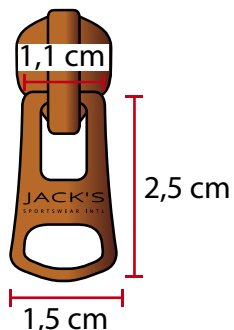

JSI-201 Logo zipper puller
Logo: Embossed up

JACK'S
SPORTSWEAR INTL

Quality: Metal
Main col: Copper antique