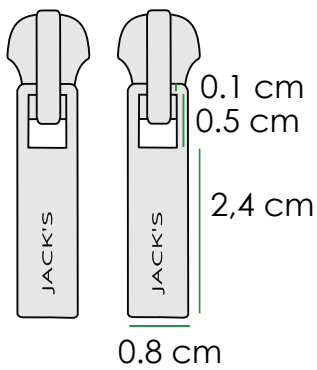

ZIPPER PULLER

JSI -247

Logo: Embossed down

JACK'S
1.2 cm