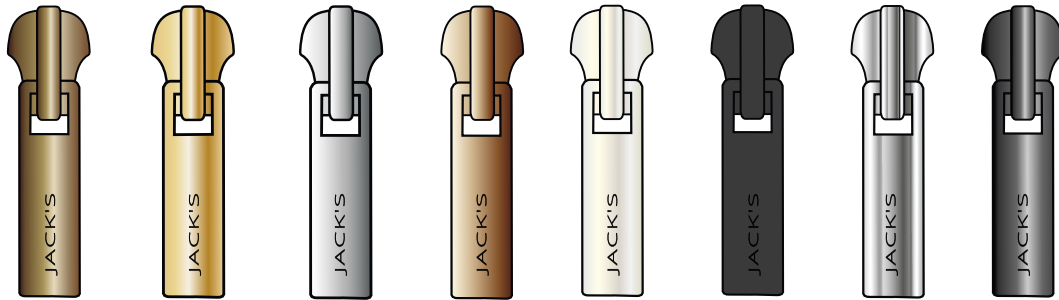

ZIPPER PULLER

JSI -247

Logo: Embossed down

JACK'S
1.2 cm