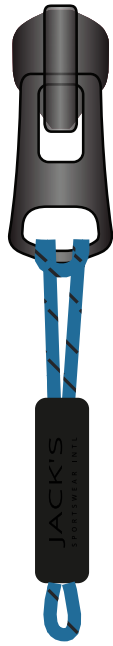

JSI-276 ZIPPER PULLER

JSI-276_BLACK ZIPPER PULLER

Diameter: 6 mm
Hight : 2,6 cm
Col: Jet black
Quality: Dull PVC as sample
Artwork col: Embossed / Raised

String col: 19-3911 TCX Black beauty with
19-3906 TCX Dark Shadow contrast - ref
picture
String quality: Nylon round knitted
String lenght: See sketch
Nylon string diameter: 2 mm

ARTWORK - placed centered

JSI-276_BLUE ZIPPER PULLER

Diameter: 6 mm
Hight : 2,6 cm
Col: Jet black
Quality: Dull PVC as sample
Artwork col: Embossed / Raised

String col: 18-4037 TCX Sea of belize with
19-3911 TCX Black beauty
String quality: Nylon round knitted
String lenght: See sketch
Nylon string diameter: 2 mm

ARTWORK - placed centered