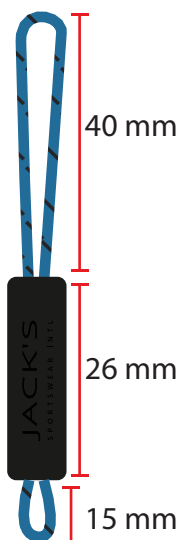

JSI-276 ZIPPER PULLER

JSI-276_BLACK ZIPPER PULLER

Diameter: 6 mm
Hight : 2,6 cm
Col: Jet black
Quality: Dull PVC as sample
Artwork col: Embossed / Raised

String col: 19-3911 TCX Black beauty with
19-3906 TCX Dark Shadow contrast - ref
picture
String quality: Nylon round knitted
String lenght: See sketch
Nylon string diameter: 2 mm

ARTWORK - placed centered

JSI-276_BLUE ZIPPER PULLER

Diameter: 6 mm
Hight : 2,6 cm
Col: Jet black
Quality: Dull PVC as sample
Artwork col: Embossed / Raised

String col: 18-4037 TCX Sea of belize with
19-3911 TCX Black beauty
String quality: Nylon round knitted
String lenght: See sketch
Nylon string diameter: 2 mm

ARTWORK - placed centered