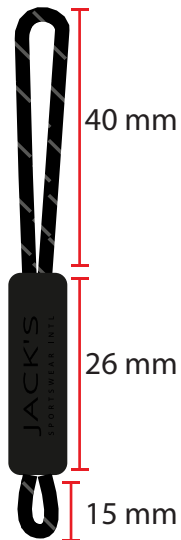

JSI-276 ZIPPER PULLER

JSI-276_BLACK ZIPPER PULLER

Diameter: 6 mm
Hight : 2,6 cm
Col: Jet black
Quality: Dull PVC as sample
Artwork col: Embossed / Raised

String col: 19-3911 TCX Black beauty with
19-3906 TCX Dark Shadow contrast - ref
picture
String quality: Nylon round knitted
String lenght: See sketch
Nylon string diameter: 2 mm

ARTWORK - placed centered

JSI-276_BLUE ZIPPER PULLER

Diameter: 6 mm
Hight : 2,6 cm
Col: Jet black
Quality: Dull PVC as sample
Artwork col: Embossed / Raised

String col: 18-4037 TCX Sea of belize with
19-3911 TCX Black beauty
String quality: Nylon round knitted
String lenght: See sketch
Nylon string diameter: 2 mm