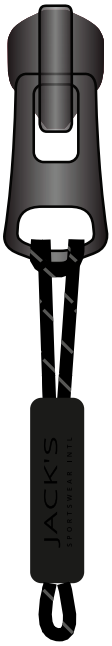

JSI-276 ZIPPER PULLER

JSI-276_BLACK ZIPPER PULLER

Diameter: 6 mm
Hight : 2,6 cm
Col: Jet black
Quality: Dull PVC as sample
Artwork col: Embossed / Raised

String col: 19-3911 TCX Black beauty with
19-3906 TCX Dark Shadow contrast - ref
picture
String quality: Nylon round knitted
String lenght: See sketch
Nylon string diameter: 2 mm

ARTWORK - placed centered

JSI-276_BLUE ZIPPER PULLER

Diameter: 6 mm
Hight : 2,6 cm
Col: Jet black
Quality: Dull PVC as sample
Artwork col: Embossed / Raised

String col: 18-4037 TCX Sea of belize with
19-3911 TCX Black beauty
String quality: Nylon round knitted
String lenght: See sketch
Nylon string diameter: 2 mm

ARTWORK - placed centered