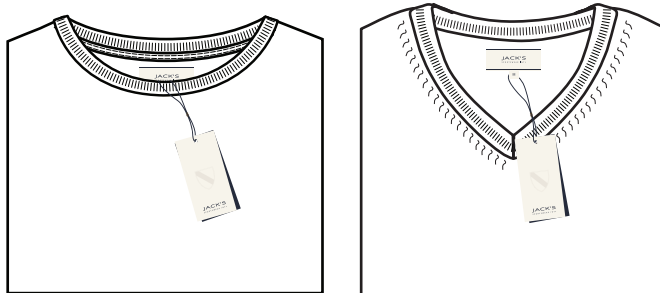

<b>Label No.:</b>	<b>JSI-102 hangtag</b>
<b>Placement:</b>	Should be fixed through size label.

1 cm  
 Please tie a knot at cord  
 Cord length 30 cm

**007-sales sample sticker**  
 See instruction

**Barcode sticker for production back side**

STYLE NO.: XX-00000

COL: Charcoal

**SIZE: M**

DKK	3000.00
SEK	3000.00
NOK	3000.00
EUR	350.00
GBP	350.00

Recommended retail price.  
 Price may differ due to local VAT  
 and economic conditions

<b>Label/concept:</b> <b>JACK'S</b> SPORTSWEAR INTL	<b>Jacks sportswear intl. labels instruc. No.:</b> <b>JSI-7000</b>	<b>Output date:</b> 04/03/16 <b>Modification date:</b> 17 June 2019 1:07 pm
	<b>Style:</b> Sweatshirts(comfort fit hangtag)	<b>Design:</b> AD

<b>Label No.:</b>	<b>JSI-101 main label</b>
<b>Placement:</b>	Center back 1 cm below neck seam. Top stitching 0,1 cm on all 4 sides

M

<b>Label No.:</b>	<b>JSI-103 size labe</b>
<b>Placement:</b>	Center bottom main label