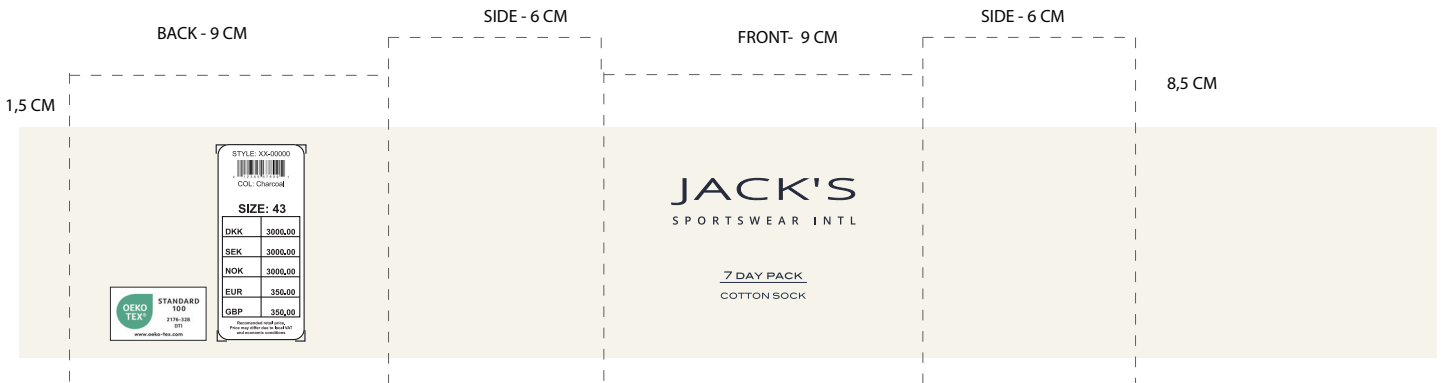

**Print colour**

Navy Blazer  
19-3923 TCX

**Sock packing band :JSI-134OECK**

Width: 65 MM

Lenght: 400 MM

Thickness: 0,4 mm

\_(finish as main label)

Font:JACK'S: Open sans

Label should be sewn with bartacks 2 cm from bottom with Dk blue thread.