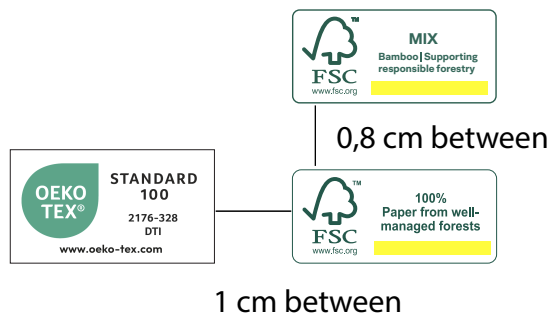

3 pack

LINDBERGH

FSC print logo:

Placement :

FSC logo color ref:

**PANTONE
GREEN 626C
WHITE**

**IMPORTANT TO USE CORRECT SUPPLIER FSC NUMBER
ACCORDING TO PRODUCT AND BOX**