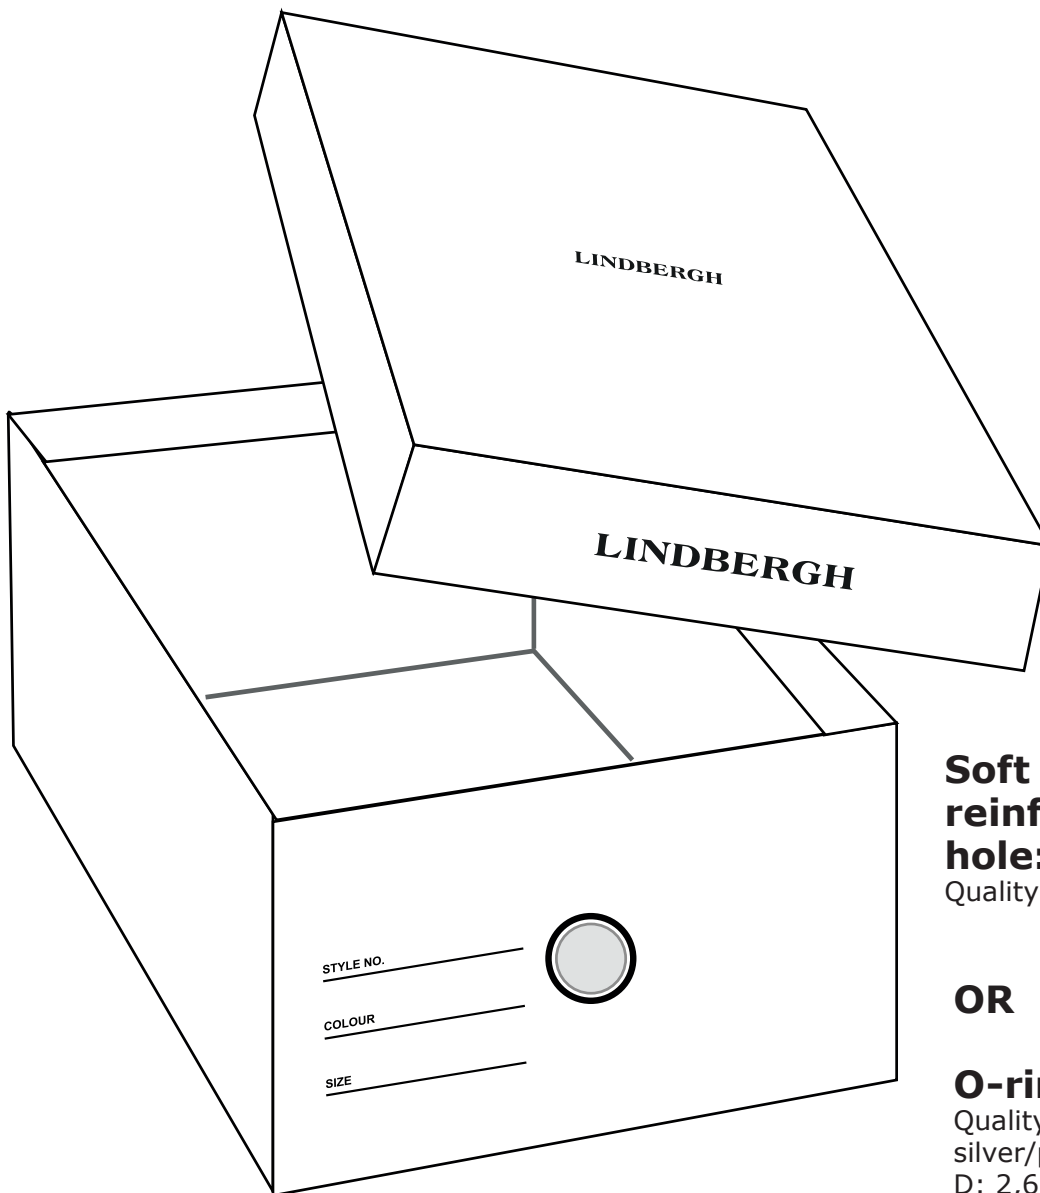

H: 12 cm  
W: 25 cm  
L: 34 cm

**LIT SIZE:**

H: 4 cm  
W: make to fit box  
L: make to fit box

**QUALITY :**

**Box + lid:**  
As sample ref  
From supplier

**COLOURS :**

**Box outside**  
As sample from supplier

**Box inside**  
White

**Lid colour:**  
As box

**Soft reinforcement of hole:**

Quality: D: 2,6 cm

**OR**

**O-ring 0,5 cm:**

Quality: dull antique silver/pewter  
D: 2,6 cm

Center placed  
5 cm from bottom