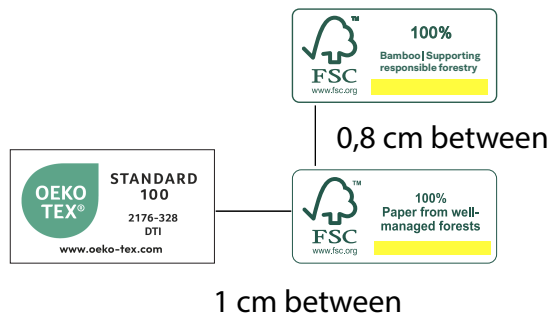

BAMBOO STRETCH
MINISLIP

5 pack

LINDBERGH

FSC print logo:

Placement :

FSC logo color ref:

**PANTONE
GREEN 626C
WHITE**

**IMPORTANT TO USE CORRECT SUPPLIER FSC NUMBER
ACCORDING TO PRODUCT AND BOX**