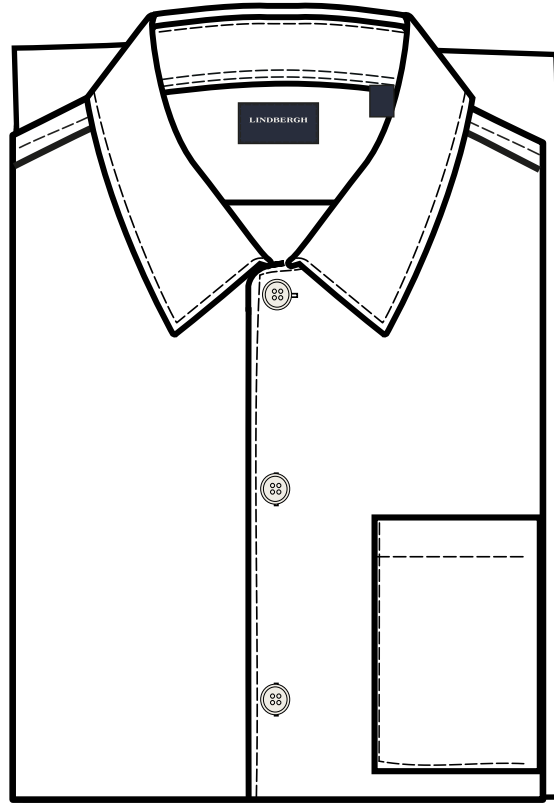

FRONT

BACK

CARDBOARD COLOURS :

DK BLUE
Navy Blazer 19-3923TCX

Artwork color:

OFF WHITE
Cloud Dancer 11-4201TCX

Heavy cardboard
thickness : 0,42 mm/ 300GMS (send for approval)