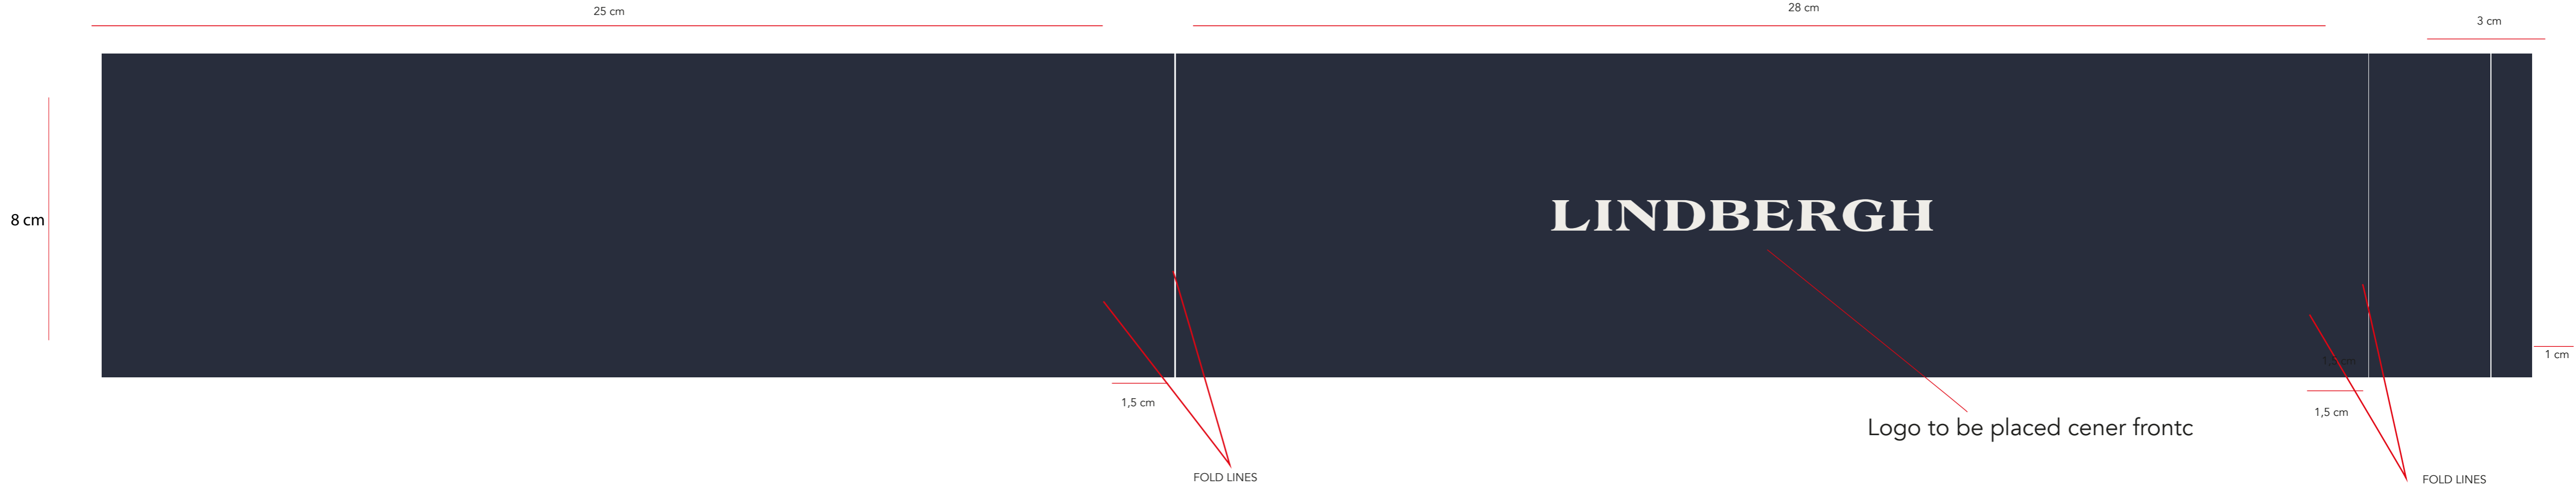

FRONT

BACK

CARDBOARD COLOURS :

DK BLUE
Navy Blazer 19-3923TCX

Artwork color:

OFF WHITE
Cloud Dancer 11-4201TCX

Heavy cardboard
thickness : 0,42 mm/ 300GMS (send for approval)