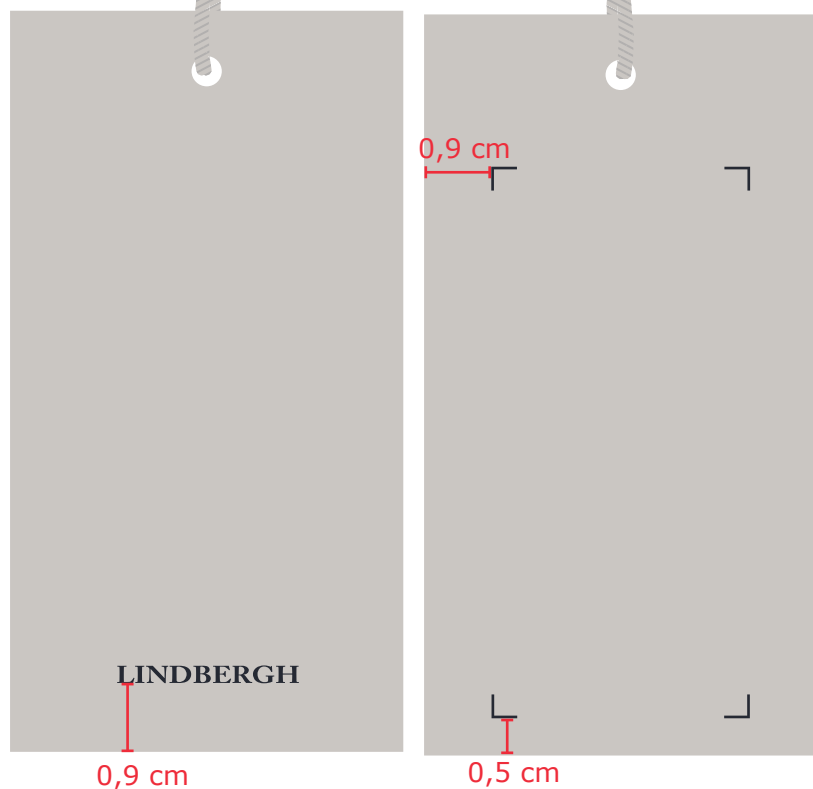

<b>Label:</b> LINDBERGH	<b>Date:</b> 24/09/2019 <b>Modification date:</b> 24 February 2020 8:29 am	
<b>Description:</b> Back hangtag (blank front + sticker print)	<b>Labels instruc. No.:</b> LBA-902A	<b>Design:</b> TK /AKR

**ALWAYS DELIVER HANGTAG WITH OPEN STRING.**

**Front:**

**Back:**

Technical Info	
<b>Main hangtag quality and colour</b>	As LBB-902A for quality. Wind chime 14-4002 TCX
<b>Hangtag size</b>	H: 9,8 cm / W: 5,2 cm
<b>Hole size</b>	# 6
<b>String quality and colour</b>	As on "CODE" 410 for size and quality. Wind Chime 14-4002 TCX
<b>String length</b>	Total length 30 cm
<b>Print quality and colour</b>	Offset print. Salute 19-4011 TCX

Front artwork:

LINDBERGH ± 0,2 cm  
2,4 cm

Back artwork:

7,3 cm  
3,4 cm