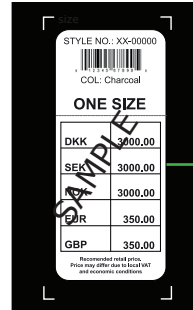

MERINO WOOL BLEND
LINDBERGH

LINDBERGH

MERINO WOOL BLEND
SIZE 40-47

MERINO WOOL BLEND

Always fold socks as directed. Heels turning left and leg in front,- Foot at back.

Label: LINDBERGH	Date: 07/08/23 Modification date: 20 February 2025 1:11 pm	Style no:
Description: Socks 1 pcs.	Labels instructions no. LBA-9116 - MERION WOOL	Design: AKR

STICKER for salesmand sample

BARCODE for production

Follow instruction no. :
007 salesman sticker

Barcode Placement
(for production Only)
Place price Sticker at fixing Points.

Oekotex print logo:

Placement : left side of barcode.
Align with barcode bottom.
- As sketch