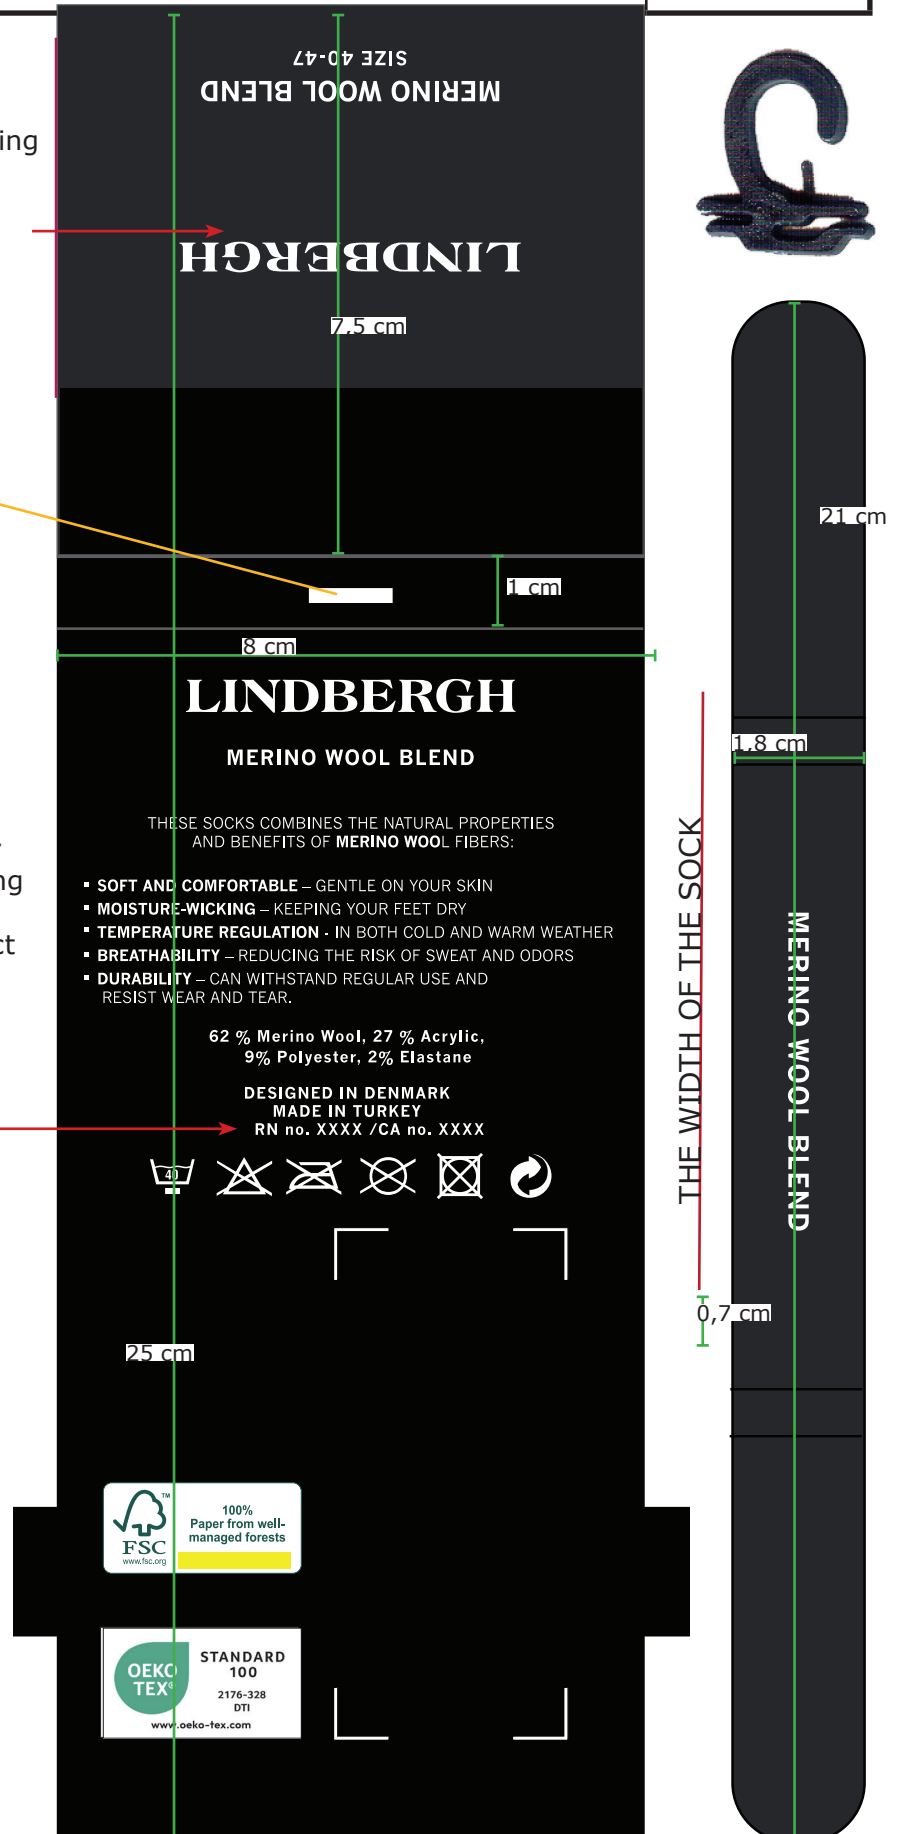

Label: LINDBERGH	Date: 07/08/23 Modification date: 20 February 2025 1:11 pm	Style no:
Description: Socks 1 pcs.	Labels instructions no. LBA-9116 - MERION WOOL	Design: AKR

SOCK TAG - LBA-911

Scale text propotional

Matt printed coating
52 MM

Raise lacquer print

Placement

Find correct RN and CA number in supplier manual under packing and labeling → special orders. Please center text, when correct number is added.

Quality: Plick surface

Thickness : as LBH-B-905

FONT :

LINDBERGH : AS sketch

BLACK : Century Gothic

TEXT : New Gothic MT

Technical Info	
Main colour	Black as main hang tag
Text colour	White
Green col	Bright green 15-5534 TCX
Hook colour	Jet Black
Hook quality	Plastic

Label: LINDBERGH	Date: 07/08/23 Modification date: 20 February 2025 1:11 pm	Style no:
Description: Socks 1 pcs.	Labels instructions no. LBA-9116 - MERION WOOL	Design: AKR

Scale text propotional and use col. as requested