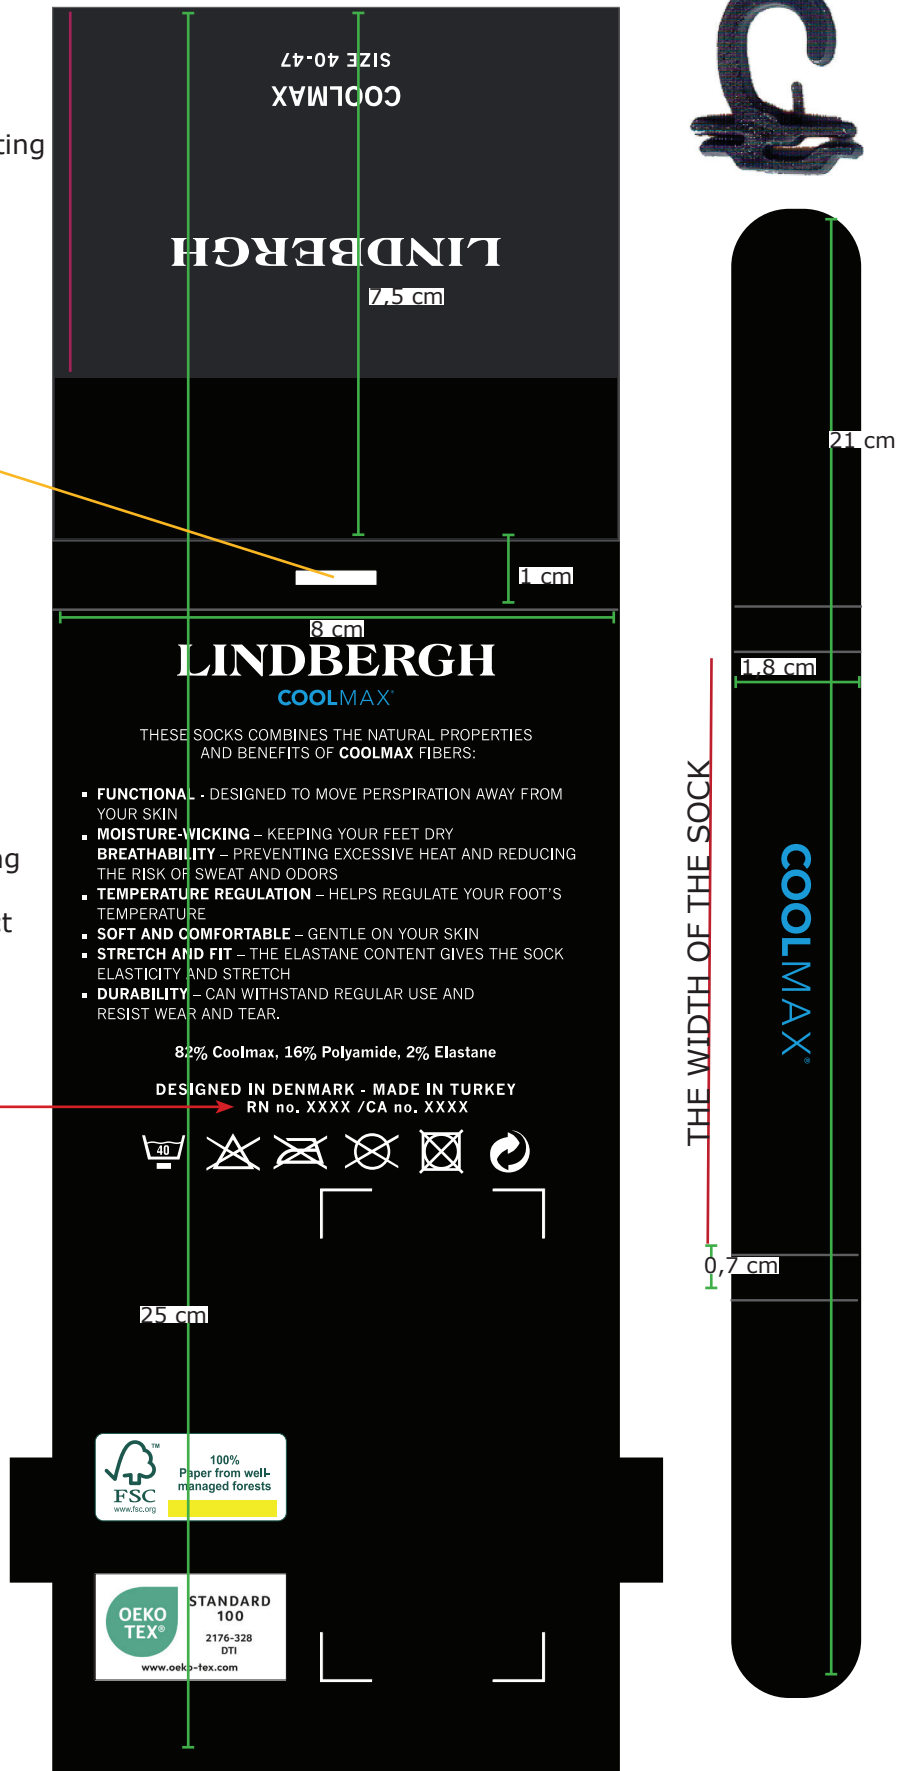

Label: LINDBERGH	Date: 07/08/23 Modification date: 20 February 2025 1:19 pm	Style no:
Description: Socks 1 pcs.	Labels instructions no. LBA-9120 - COOL MAX	Design: AKR

SOCK TAG - LBA-915

Scale text propotional

Matt printed coating
52 MM

Placement

Find correct RN and CA number in supplier manual under packing and labeling → special orders. Please center text, when correct number is added.

Quality: Plick surface

Thickness : as LBH-B-905

FONT :

LINDBERGH : AS sketch
TEXT : New Gothic MT

Technical Info	
Main colour	Black as main hang tag
Text colour	White
Hook colour	Jet Black
Hook quality	Plastic
Blue col	Malibu Blue 17-4435 TCX

Follow instruction no. :
007 salesman sticker

Barcode Placement
(for production Only)
Place price Sticker at fixing Points.

Oekotex print logo:

Placement : left side of barcode.
Align with barcode bottom.
- As sketch