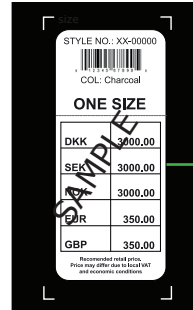

Barcode Placement
(for production Only)
Place price Sticker at fixing Points.