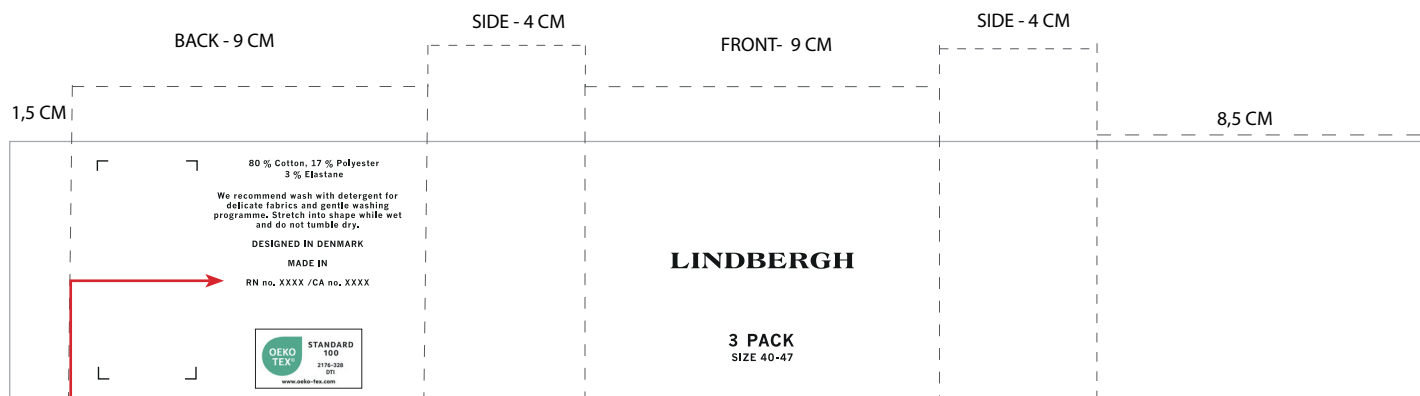

**SOCK TAG \_belly tag for 3-piece pack**  
**LBA-916-3P WHITE**

ARTWORK FRONT :

Always fold socks as directed. Heels turning left and leg in front,- Foot at back.

WIDTH: 6,5 CM  
LENGHT: 43 CM  
THICKNESS: 0,4 CM

FINISH : PLICK SURFACE :

Find correct RN and CA number in supplier manual under packing and labeling → special orders. Please center text, when correct number is added.

<b>Label:</b> <b>LINDBERGH</b>	<b>Date:</b> 06/02/2025 <b>Modification date:</b> 16 September 2025 10:07 am	<b>Style no:</b>
<b>Description:</b> Socks 3 pack	<b>Labels instructions no.</b> LBA-9121-3PK WHITE	<b>Design:</b> TMA/MKS