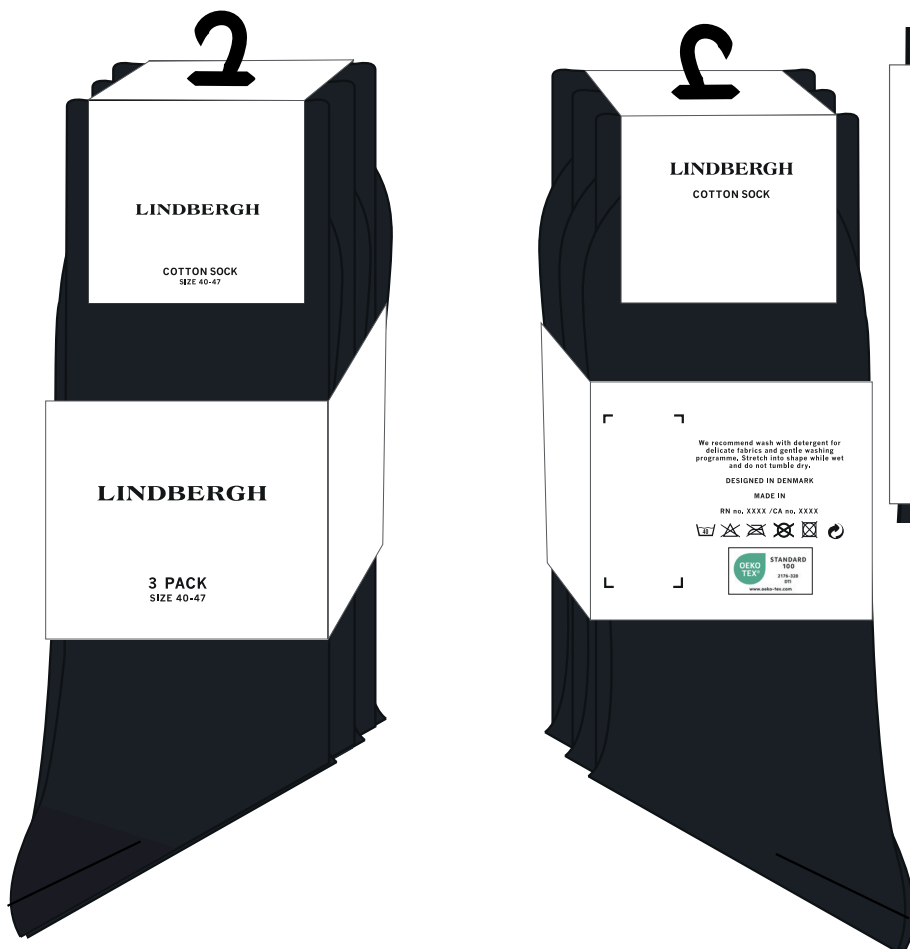

<b>Label:</b> <b>LINDBERGH</b>	<b>Date: 06/02/2025</b> <b>Modification date:</b> <b>16 September 2025 10:07 am</b>	<b>Style no:</b>
<b>Description:</b> Socks 3 pack	<b>Labels instructions no.</b> LBA-9121-3PK WHITE	<b>Design:</b> TMA/MKS

**SOCK TAG \_belly tag for 3-piece pack**  
**LBA-916-3P WHITE**

ARTWORK FRONT :

Always fold socks as directed. Heels turning left and leg in front,- Foot at back.

WIDTH: 6,5 CM  
LENGHT: 43 CM  
THICKNESS: 0,4 CM

FINISH : PLICK SURFACE :

Find correct RN and CA number in supplier manual under packing and labeling → special orders. Please center text, when correct number is added.

<b>Label:</b> <b>LINDBERGH</b>	<b>Date:</b> 06/02/2025 <b>Modification date:</b> 16 September 2025 10:07 am	<b>Style no:</b>
<b>Description:</b> Socks 3 pack	<b>Labels instructions no.</b> LBA-9121-3PK WHITE	<b>Design:</b> TMA/MKS

**SOCK TAG - LBA-916 WHITE**  
**Same as LBH-B-957 with new artwork.**

**Quality:**  
**Plick surface**

**Thickness :**  
**As LBH-B-905**

Technical Info	
Main colour	Black as main Hang tag
Text colour	White
Hook colour	Black
Hook quality	Plastic