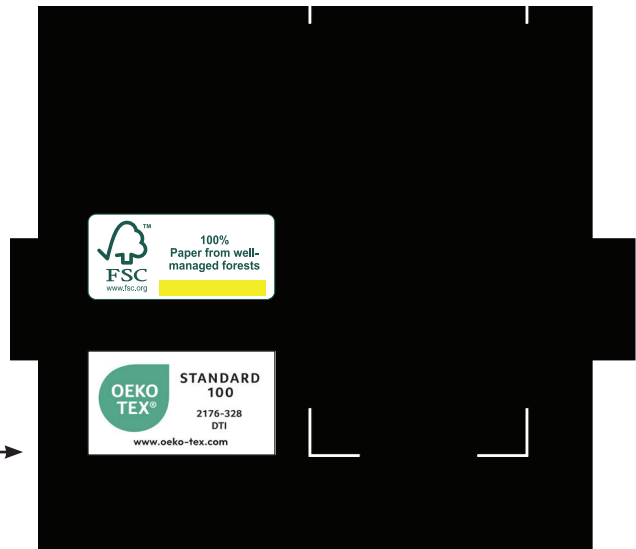

FSC print logo:

Placement :

FSC logo color ref:

PANTONE GREEN 626C
WHITE

IMPORTANT TO USE CORRECT SUPPLIER FSC NUMBER ACCORDING TO PAPER