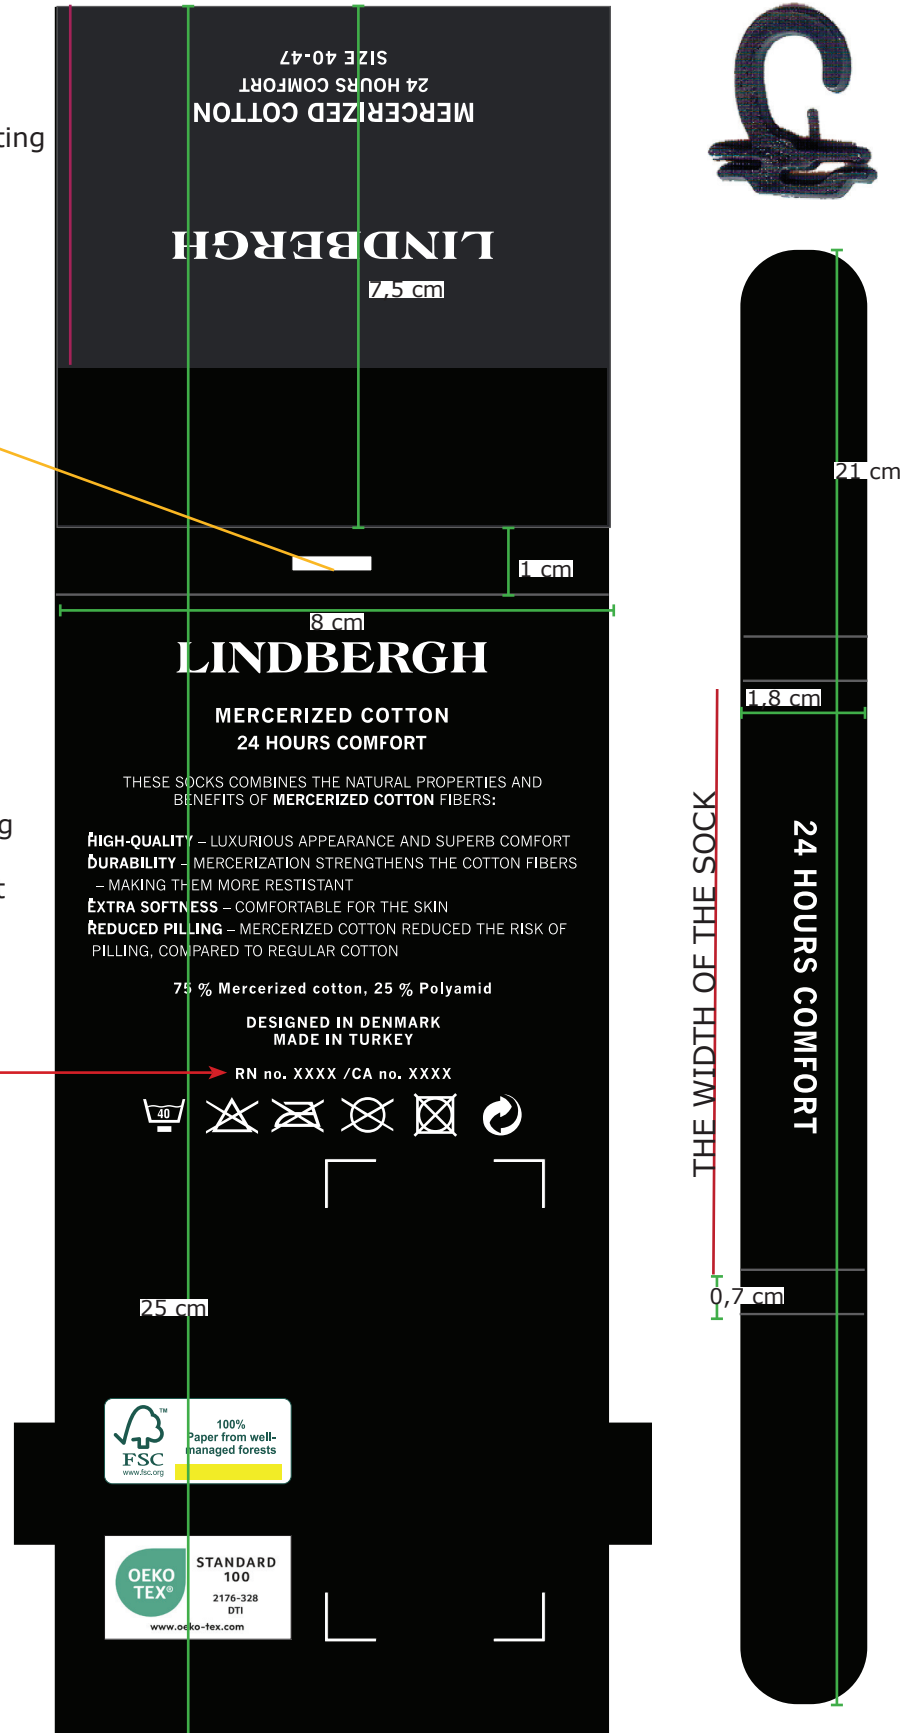

Label: LINDBERGH	Date: 07/08/23 Modification date: 20 February 2025 2:01 pm	Style no:
Description: Socks 1 pcs.	Labels instructions no. LBA-9122 - MERCERIZED COTTON	Design: TMA

SOCK TAG - LBA-917

Scale text propotional

Matt printed coating
52 MM

Placement

Find correct RN and CA number
in supplier manual under packing
and labeling → special orders.
Please center text, when correct
number is added.

Quality: Plick surface

Thickness : as LBH-B-905

FONT :

LINDBERGH : AS sketch

TEXT : New Gothic MT

Technical Info	
Main colour	Black as main hang tag
Text colour	White
Hook colour	Jet Black
Hook quality	Plastic

Label: LINDBERGH	Date: 07/08/23 Modification date: 20 February 2025 2:01 pm	Style no:
Description: Socks 1 pcs.	Labels instructions no. LBA-9122 - MERCERIZED COTTON	Design: TMA

75 % Mercerized cotton, 25 % Polyamid

DESIGNED IN DENMARK
MADE IN TURKEY

RN no. XXXX /CA no. XXXX

24 HOURS COMFORT

Always fold socks as directed. Heels turning left and leg in front,- Foot at back.

Label: LINDBERGH	Date: 07/08/23 Modification date: 20 February 2025 2:01 pm		Style no:
Description: Socks 1 pcs.	Labels instructions no. LBA-9122 - MERCERIZED COTTON		Design: TMA