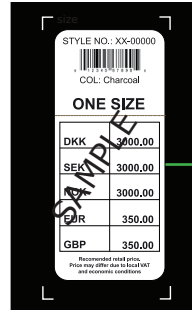

75 % Mercerized cotton, 25 % Polyamid

DESIGNED IN DENMARK
MADE IN TURKEY

RN no. XXXX /CA no. XXXX

24 HOURS COMFORT

Always fold socks as directed. Heels turning left and leg in front,- Foot at back.

Label: LINDBERGH	Date: 07/08/23 Modification date: 20 February 2025 2:01 pm		Style no:
Description: Socks 1 pcs.	Labels instructions no. LBA-9122 - MERCERIZED COTTON		Design: TMA

STICKER for salesmand sample

BARCODE for production

Follow instruction no. :
007 salesman sticker

Barcode Placement
(for production Only)
Place price Sticker at fixing Points.

Oekotex print logo:

Placement : left side of barcode.
Align with barcode bottom.
- As sketch