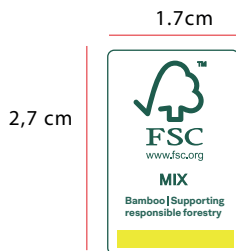

FSC print logo:

Placement :