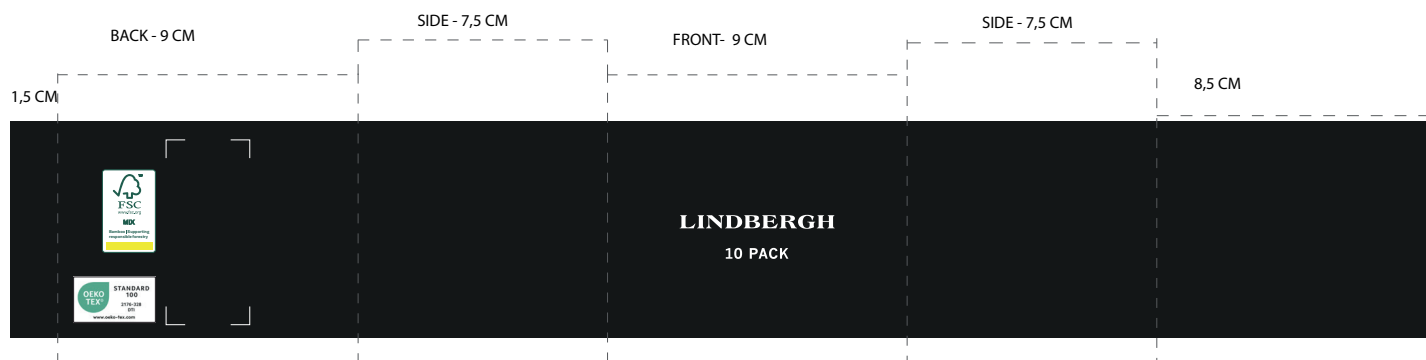

Label: LINDBERGH	Date: 04/10/24 Modification date: 8 October 2025 1:07 pm	ONLY FOR 156 NEEDLE SOCK	Style no:
Description: Socks 10 pack - BAMBOO	Labels instructions no. LBA-9124		Design: TMA

SOCK TAG _belly tag for 5-piece pack BAMBOO LBA-919

ARTWORK :

LINDBERGH
10 PACK

PLEASE MAKE LOGO
ON BELLY BAND SAME
SIZE AS LOGO ON
TAG. PLEASE FOLLOW
ARTWORK FROM LBA-919

Width: 65 MM
Lenght: 400 MM
Thickness: 0,4 mm

FINISH : PLICK SURFACE :

Label: LINDBERGH	Date: 04/10/24 Modification date: 8 October 2025 1:07 pm	ONLY FOR 156 NEEDLE SOCK	Style no:
Description: Socks 10 pack - BAMBOO	Labels instructions no. LBA-9124		Design: TMA

SOCK TAG - LBA-919

Same as LBH-B-957 with bamboo wording.

Quality:
Plick surface

Use 2 Sock tag and only 1 hook. Place the hook in the second sock tag.

Thickness :
As LBH-B-905

Technical Info	
Main colour	Black as main Hang tag
Text colour	White
Green col	Bright green 15-5534 TCX
Hook colour	Black
Hook quality	Plastic

20,5 cm

Placement

8 cm

5,5 cm

Find correct RN and CA number in supplier manual under packing and labeling → special orders. Please center text, when correct number is added.

Always fold socks as directed.
Heels turning left and
Leg in front,-
Foot at back.