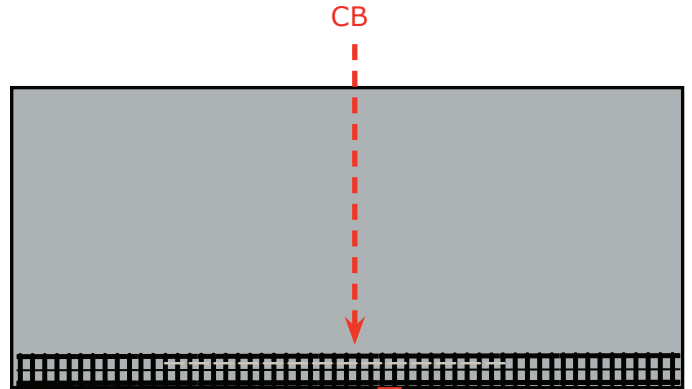

Elasticated waistband inside, with printed size label and carelabel

CB

2,5 CM

Medium

2 CM

STYLE: XX-XXXXX
ORDER: XXXXXXXXX

RN no. XXXX
CA no. XXXX

WASH WITH SIMILAR COLOURS
MAX SHRINKAGE 5%.

5% LYCRA
95% COTTON

PLEASE FILL IN
CORRECT QUALITY

Size label font	Arial Bold
Size label fontsize	14
Carelabel font	Arial
Carelabel fontsize	9
Print colour on light fabrics	Lt grey 15-4101 TCX
Print colour on dark fabrics	White