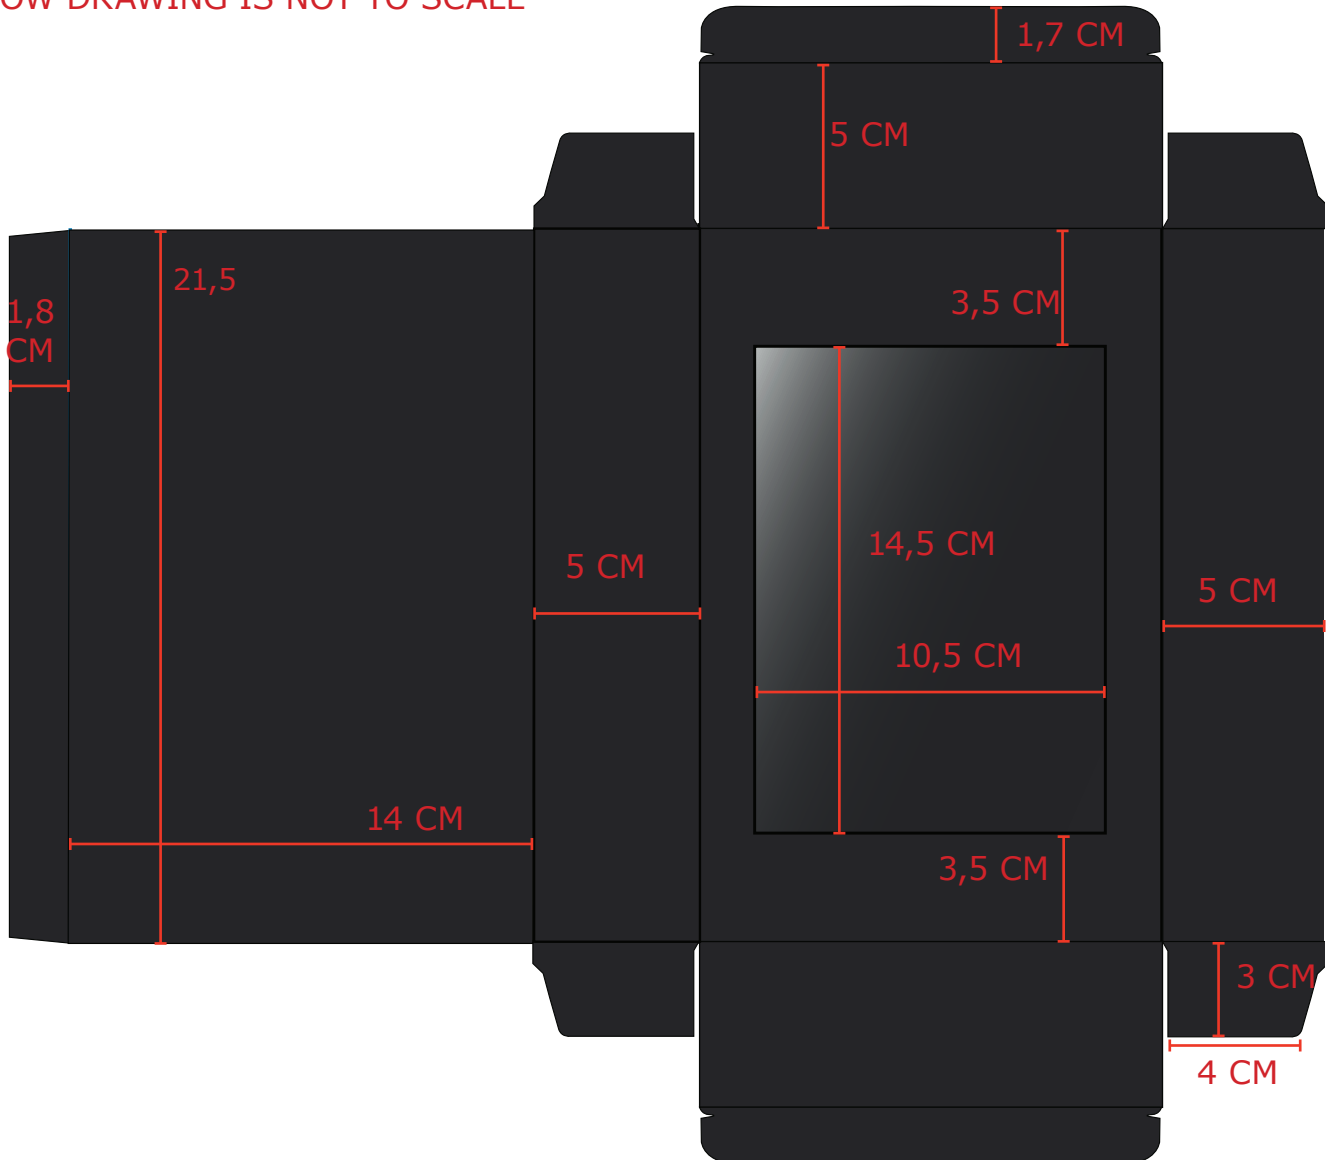

Quality Instruction:

PAPER AS BOX LBH-W-708, BUT HEAVIER QUALITY.

SURFACE: MATTE AS ON SAMPLE

SILVER DEBOSSSED TEXT: COLOR AND DEBOSSSED AS ON SAMPLE

Label: <h1 style="margin: 0;">LINDBERGH</h1>	Date: 30/09/2024 Modification date: 20 February 2025 2:50 pm	
Description: Label instruction for 3-pack MODAL COTTON boxers	Labels instruc. No.: LBA-9606	Design: TMA

Folding Instruction:

BELOW DRAWING IS NOT TO SCALE

— Folding lines

● Box material

○ See through plastic

Label: LINDBERGH	Date: 30/09/2024 Modification date: 20 February 2025 2:50 pm	
Description: Label instruction for 3-pack MODAL COTTON boxers	Labels instruc. No.: LBA-9606	Design: TMA

Print placement:

<p>M</p> <p>MODAL COTTON BOXERS</p> <p>3 pack</p>	<p>- Please use org. print file and change Size on box accordingly</p>
<p>width: 2,2 cm Height: 3 cm</p>	

<p>Logo</p> <p>LINDBERGH</p> <p>Width: 7 cm Height: 0,7 cm</p>
--

<p>DEBOSSSED SILVER PRINT</p> <p style="text-align: right;">as sample </p> <p>PREMIUM SOFT COMFORT</p> <p>MODAL COTTON STRETCH</p> <p>Width: 10,5 cm Height: 1,2 cm</p>
--

Label: <h1>LINDBERGH</h1>	Date: 30/09/2024 Modification date: 20 February 2025 2:50 pm	
Description: Label instruction for 3-pack MODAL COTTON boxers	Labels instruc. No.: LBA-9606	Design: TMA