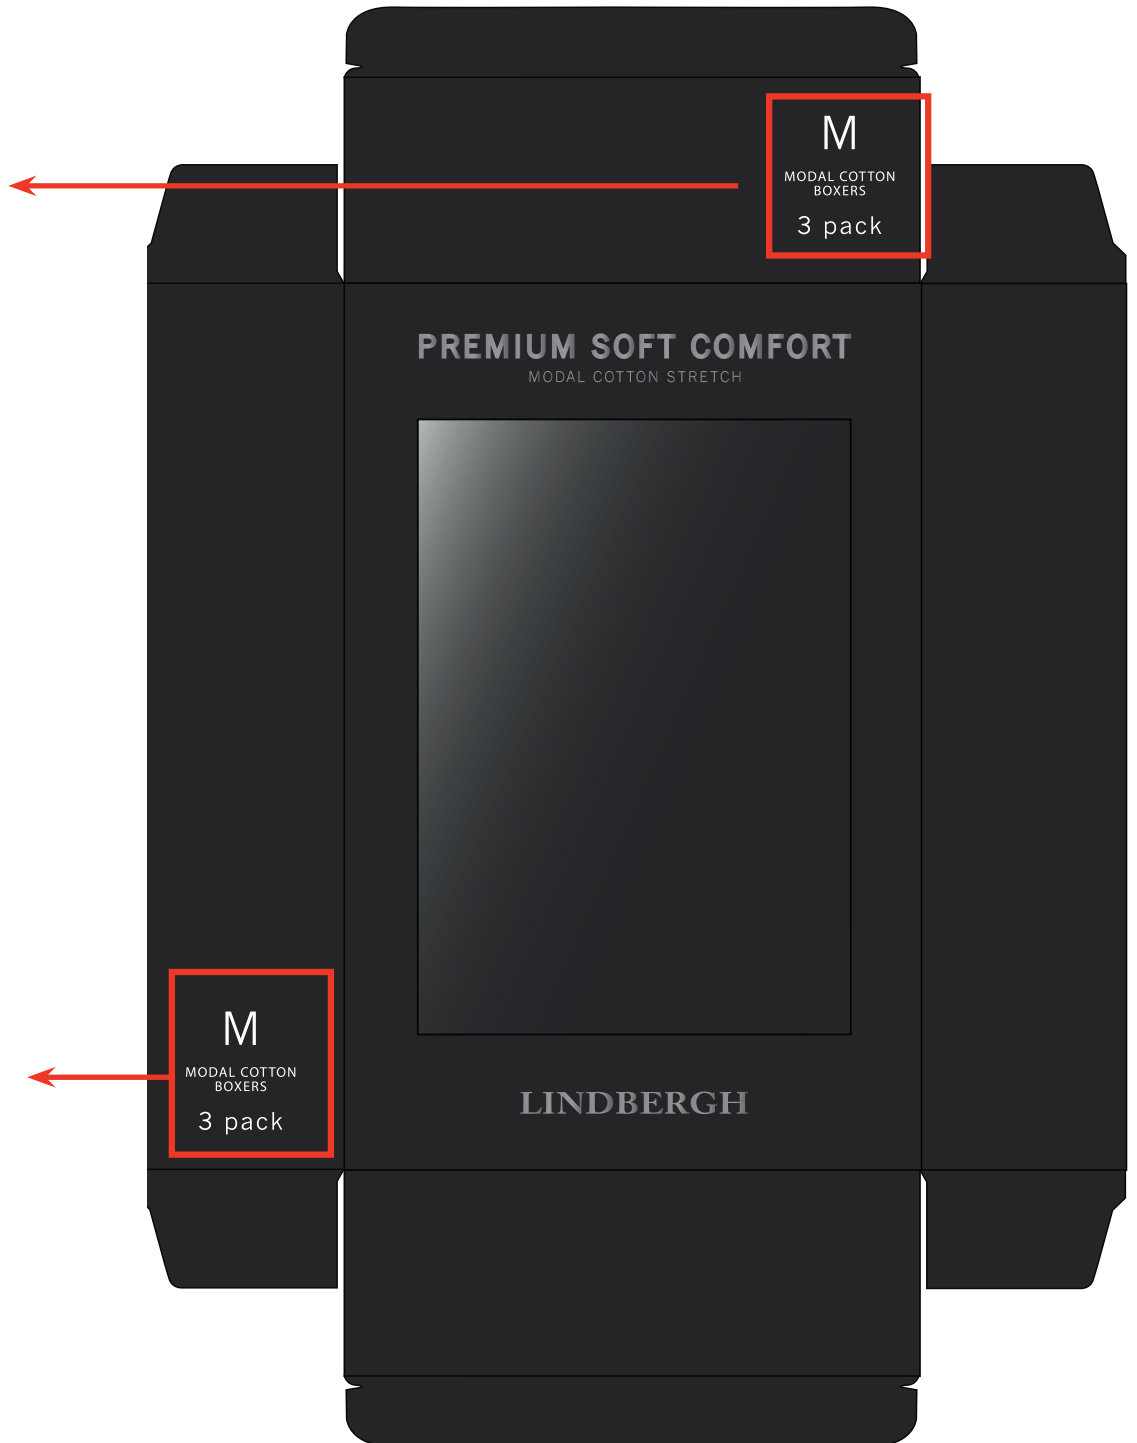

Label: LINDBERGH	Date: 30/09/2024 Modification date: 20 February 2025 2:50 pm	
Description: Label instruction for 3-pack MODAL COTTON boxers	Labels instruc. No.: LBA-9606	Design: TMA

S

MODAL COTTON
BOXERS

3 pack

M

MODAL COTTON
BOXERS

3 pack

L

MODAL COTTON
BOXERS

3 pack

XL

MODAL COTTON
BOXERS

3 pack

2XL

MODAL COTTON
BOXERS

3 pack

3XL

MODAL COTTON
BOXERS

3 pack

Print for size :

- Please use org. print file and change size on box accordingly