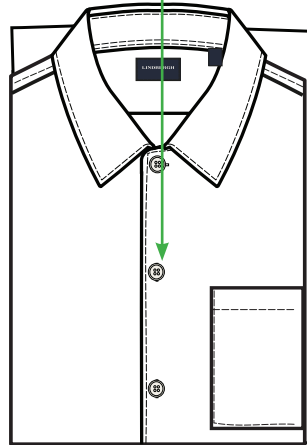

Label: LINDBERGH	Date: 11/10/2023 Modification date: 22 September 2025 11:38 am	
Description: Label instruction for pajamas	Labels instruc. No.: LBA-9705	Design: AKR

Technical sketch

Hangtag LBB-999

Tag placement

Hangtag must be fixed with knot at 2nd button hole. See sketch below

STICKER for Salesmand sample

Follow instruction no. : 007 salesman sticker

Please place sticker on the backside of back hangtag within placement marks

Pants label placement - CB INSIDE:

LABEL LBB-809

Main label + size label placement

SIZE LABEL LBB-820

Size label:

Please place 6 cm from C.B at collar stand.

MAIN label must be placed 1,5 cm below collar stand. Stitch only both sides (open top/bottom)