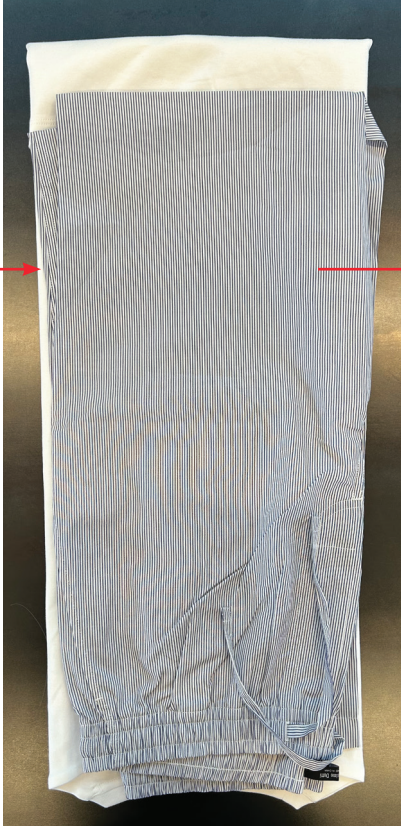

Pants label placement - CB INSIDE:

LABEL LBB-809

Main label + size label placement

SIZE LABEL LBB-820

Size label:

Please place 6 cm from C.B at collar stand.

MAIN label must be placed 1,5 cm below collar stand. Stitch only both sides (open top/bottom)

Main label LBB-805

Care label 051

Care label should be sewn in sideseam

Spare Buttons

To be sewn at care label

Label: LINDBERGH	Date: 11/10/2023 Modification date: 22 September 2025 11:38 am	
Description: Label instruction for pajamas	Labels instruc. No.: LBA-9705	Design: AKR

Folding and packing instruction.

Folded and packed:
Width: 28 cm
Height: 33 cm

ILLUSTRATION ONLY

PLEASE FOLD THE SET WITH THE PANTS INSIDE THE SHIRT.

Tissue paper

PLEASE ADD PAPERS BETWEEN THE LAYERS

4 layers of tissue paper