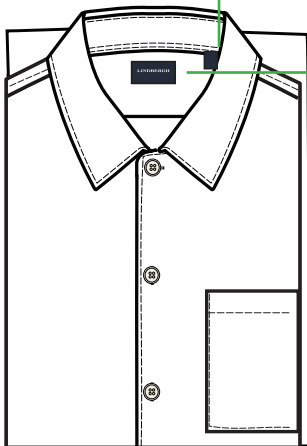

Hangtag must be fixed with knot at 2nd button hole. See sketch below

STICKER for Salesmand sample

Follow instruction no. : 007 salesman sticker

Please place sticker on the backside of back hangtag within placement marks

Suppliermade sticker:

BARCODE for production

Barcode Placement (for production Only)
Place price Sticker at fixing Points.

Suppliermade sticker:

Label: LINDBERGH	Date: 11/10/2023 Modification date: 22 September 2025 11:38 am	
Description: Label instruction for pajamas	Labels instruc. No.: LBA-9705	Design: AKR

Pants label placement - CB INSIDE:

LABEL LBB-809

Main label + size label placement

SIZE LABEL LBB-820

Size label:

Please place 6 cm from C.B at collar stand.

MAIN label must be placed 1,5 cm below collar stand. Stitch only both sides (open top/bottom)