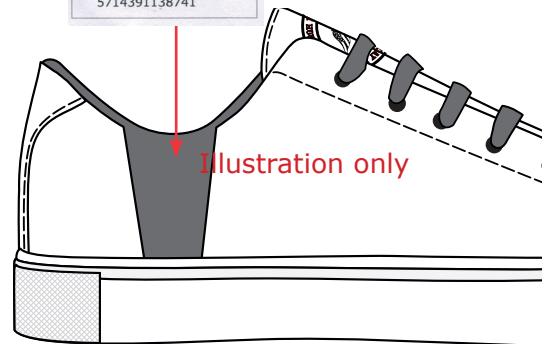

For boots use shoebox: **LBA-713**

Tissue paper:

We need suitable size tissuepaper for wrapping.
Colour: White

Paper size approx:

L: 75 cm
W: 30 cm

Sticker for salesman samples

Sticker with style number and colour indication.
For sales samples only.

Placement: Inside shoe/boot

Style 30-920000
Colour OFF WHITE
Size 43
5714391138741

Follow instruction no. :
007 salesman sticker

Barcode placement:

At shoe

(for production only)

Barcode sticker must be placed on pricetag ref: **LBA-902A**

Placement :

Attached in eyelet at the right shoe.

In shoes with no eyelets, pricetag must be placed loose in right shoe.

In sandals pricetag must be placed in a plastic loop in right shoe.

Barcode placement: