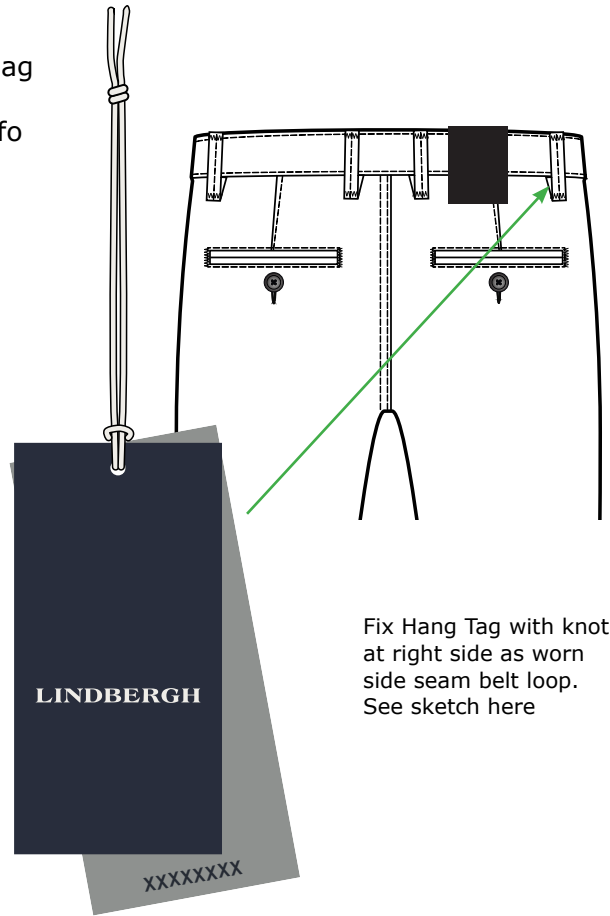

Label: LINDBERGH	Description : LINDBERGH BLUE - PANTS / SHORTS	Date: 23/01/23 Modification date: 20 June 2025 11:52 am
	Label instruction no: LBB-0003	Design : WAI

Main hang tag

Hang tag
LBB-999

+ Story telling hang tag
(if any)
- see tech pack for info

Front

Fix Hang Tag with knot at right side as worn side seam belt loop. See sketch here

STICKER for Salesman Sample

Add at back side of last hang tag

Follow instruction no. : 007 salesman sticker

Spare Buttons