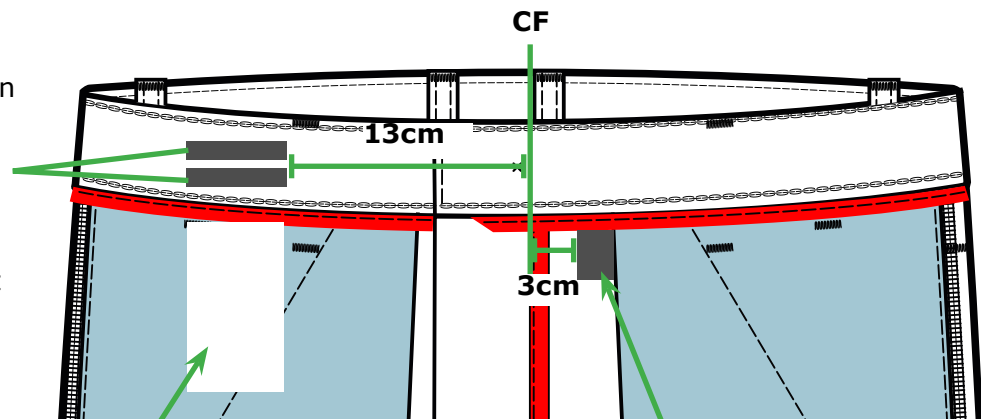

Labels Instructions

Main label + size label + extra label

Main label
LBB-805

Size label

LBB-820 LBB-821

Pls refer to requested size range to choose correct size label accordingly

Story telling labels

See tech pack for label ref number

Main label:

Place at CB, centered

Fabric supplier label (if available):

Place at right side as worn pocket bag, 2cm below waistband bottom edge, centered

Story telling label (if available):

Place at left side as worn inner waistband, 13cm from CF, centered to waistband

If more than 1 label, place them 0.3cm apart vertically

Unless mentioned otherwise in tech pack

Care label:
Place at left side as worn inner waistband, 13cm from CF, at waistband bottom

Size label:

Place inside right side as worn waistband bottom, 3cm from CF
Unless mentioned otherwise in tech pack