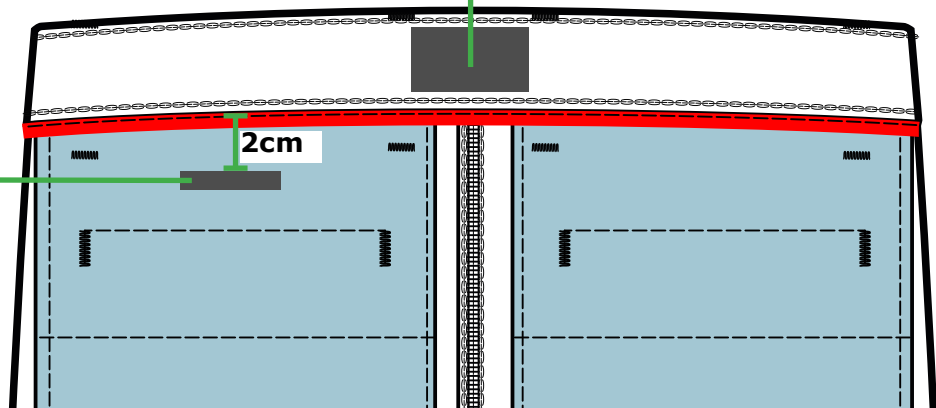

Labels Instructions

Main label + size label + extra label

Main label
LBB-805

Size label

LBB-820 LBB-821

Pls refer to requested size range to choose correct size label accordingly

Story telling labels

See tech pack for label ref number

Main label:

Place at CB, centered

Fabric supplier label (if available):

Place at right side as worn pocket bag, 2cm below waistband bottom edge, centered

Story telling label (if available):

Place at left side as worn inner waistband, 13cm from CF, centered to waistband

If more than 1 label, place them 0.3cm apart vertically

Unless mentioned otherwise in tech pack

Care label:
Place at left side as worn inner waistband, 13cm from CF, at waistband bottom

Size label:

Place inside right side as worn waistband bottom, 3cm from CF
Unless mentioned otherwise in tech pack