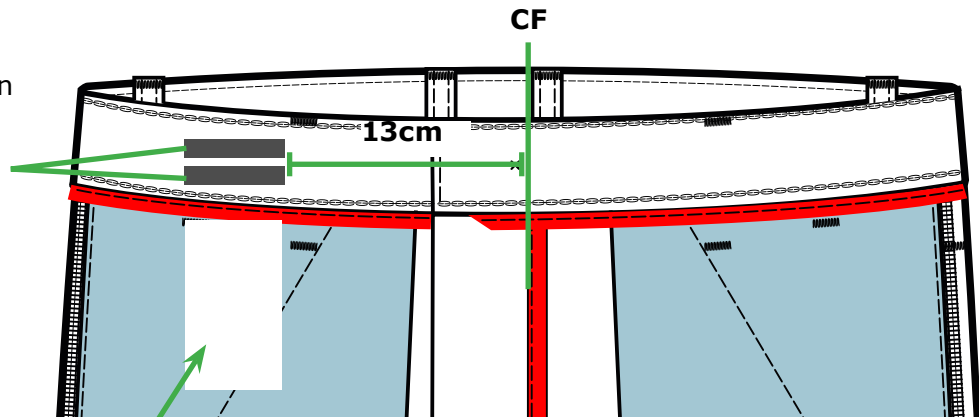

Labels Instructions

Main label + size label + extra label

Main label
LBB-805

Size label

LBB-820 LBB-821

Pls refer to requested size range to choose correct size label accordingly

Story telling labels

See tech pack for label ref number

Main label:

Place at CB, centered

Fabric supplier label (if available):

Place at right side as worn pocket bag, 2cm below waistband bottom edge, centered

Size label:

Place at bottom edge of CB main label

Unless mentioned otherwise in tech pack

Story telling label (if available):

Place at left side as worn inner waistband, 13cm from CF, centered to waistband

If more than 1 label, place them 0.3cm apart vertically

Unless mentioned otherwise in tech pack

Care label:

Place at left side as worn inner waistband, 13cm from CF, at waistband bottom

Label: LINDBERGH	Description : LINDBERGH BLUE - PANTS / SHORTS	Date: 23/01/23 Modification date: 20 June 2025 11:48 am
	Label instruction no: LBB-0803	Design : WAI