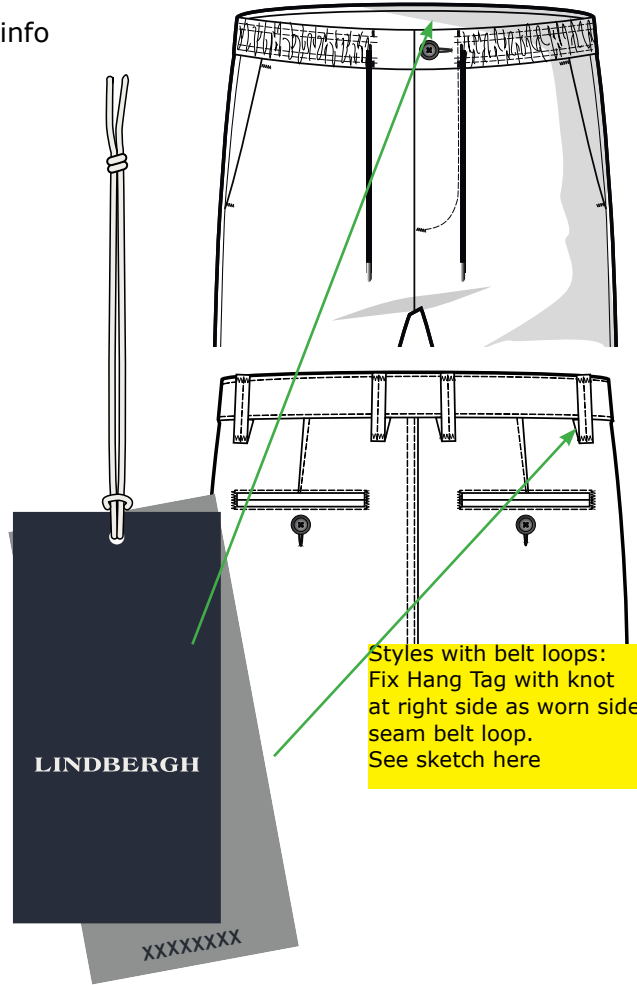

Label: LINDBERGH	Description : LINDBERGH BLUE - PANTS / SHORTS	Date: 23/01/23 Modification date: 20 June 2025 11:48 am
	Label instruction no: LBB-0803	Design : WAI

Main hang tag

Hang tag
LBB-999

+ Story telling hang tag
(if any)
- see tech pack for info

Styles without belt loops:
Fix Hang Tag with knot at
size label at CB

Front

Styles with belt loops:
Fix Hang Tag with knot
at right side as worn side
seam belt loop.
See sketch here

STICKER for Salesman Sample

Add at back side of
last hang tag

Follow instruction no. :
007 salesman sticker

Spare Buttons

To be sewn at care label

BARCODE for Production

Add at back side of
last hang tag

Barcode placement
(for production only)
Place price sticker at
fixing points.

Story telling label (if available):

Place at left side as worn inner waistband, 13cm from CF, centered to waistband

If more than 1 label, place them 0.3cm apart vertically

Unless mentioned otherwise in tech pack