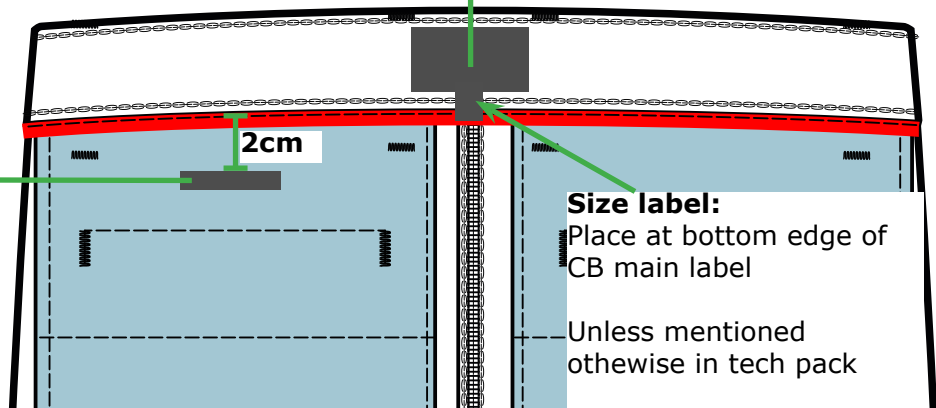

Labels Instructions

Main label + size label + extra label

Main label
LBB-805

Size label

LBB-820 LBB-821

Pls refer to requested size range to choose correct size label accordingly

Story telling labels

See tech pack for label ref number

Main label:

Place at CB, centered

Fabric supplier label (if available):

Place at right side as worn pocket bag, 2cm below waistband bottom edge, centered

Size label:

Place at bottom edge of CB main label

Unless mentioned otherwise in tech pack

Story telling label (if available):

Place at left side as worn inner waistband, 13cm from CF, centered to waistband

If more than 1 label, place them 0.3cm apart vertically

Unless mentioned otherwise in tech pack