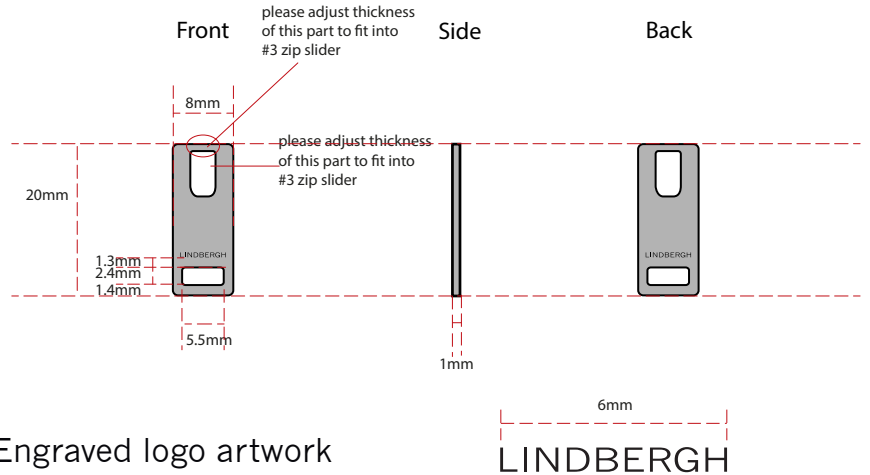

LINDBERGH	Date: 9.1.2023 modifications:	Design: WAI	Style no: LBB-101/102/103
	Description: LBB - ZIP PULLER - #3 / #5 / #8		

STYLE