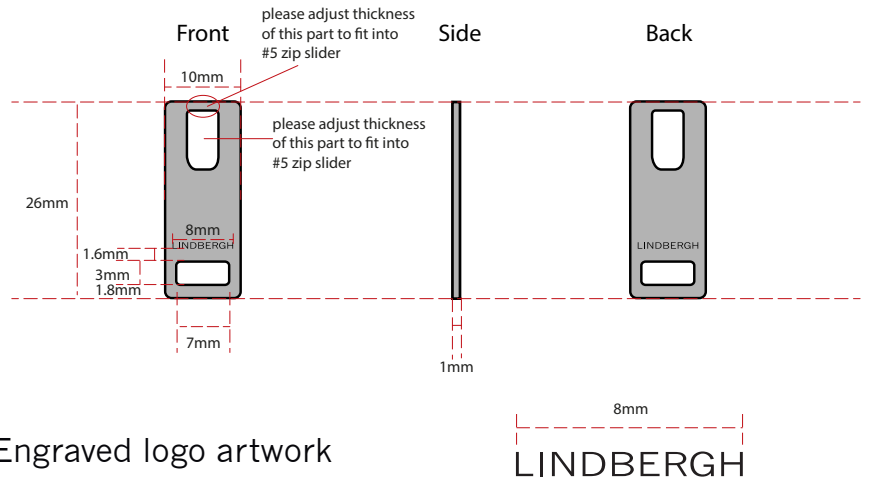

LINDBERGH	Date: 9.1.2023 modifications:	Design: WAI	Style no: LBB-101/102/103
	Description: LBB - ZIP PULLER - #3 / #5 / #8		

STYLE