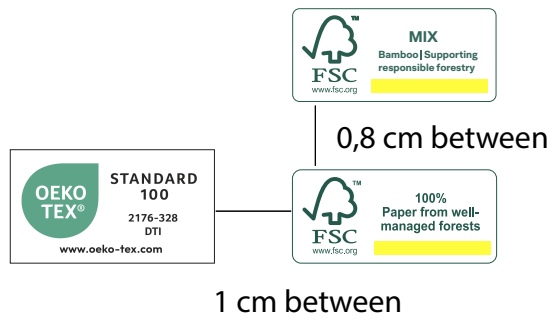

BAMBOO STRETCH
TANKTOP

2 pack

LINDBERGH

FSC print logo:

Placement :

FSC logo color ref:

PANTONE
GREEN 626C
WHITE

**IMPORTANT TO USE CORRECT SUPPLIER FSC NUMBER
ACCORDING TO PRODUCT AND BOX**