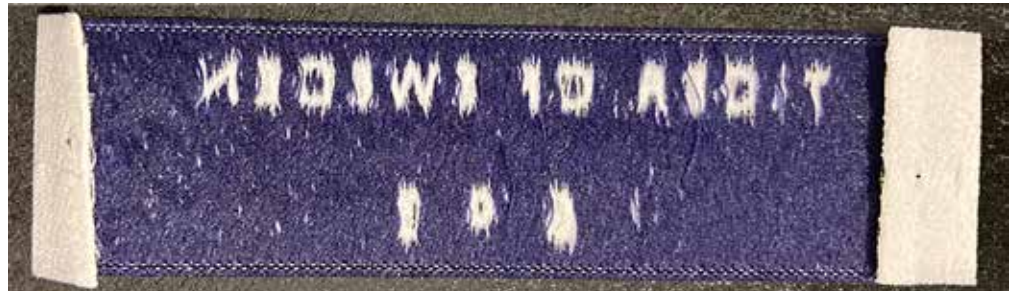

## Color ref:

### Artwork color:

**OFF WHITE**  
Cloud Dancer 11-4201TCX

7,5cm (W) x 5,5cm(H)  
excl. seam allowance

## Artwork:

**LINDBERGH**

4,5cm

**Placement: centered to label horizontally and vertically**

<b>LINDBERGH</b>	<b>Date: 6.1.2023</b> <b>modifications:</b> <b>22.2.23</b>	<b>Design:</b> WAI	<b>Style no:</b> LBB-804
	<b>Description:</b> LBB - Main Label - L		

## Quality ref:

label back side ref:

label front side ref: