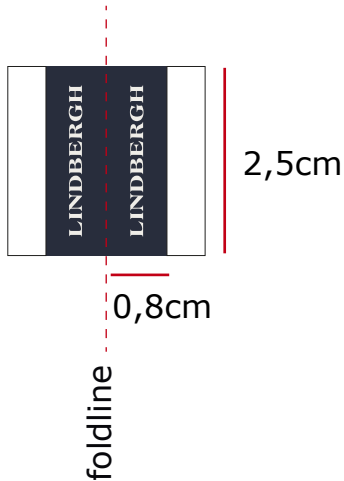

<b>LINDBERGH</b>	<b>Date: 6.1.2023</b> <b>modifications:</b> <b>22.2.23</b>	<b>Design:</b> WAI	<b>Style no:</b> LBB-807
	<b>Description:</b> LBB - Main Label - Flag Label		

0,8cm(W) (folded) x 2,5cm(H)  
excl. seam allowance

## Artwork:

**LINDBERGH**  
2cm

**Placement: centered to label horizontally and vertically**