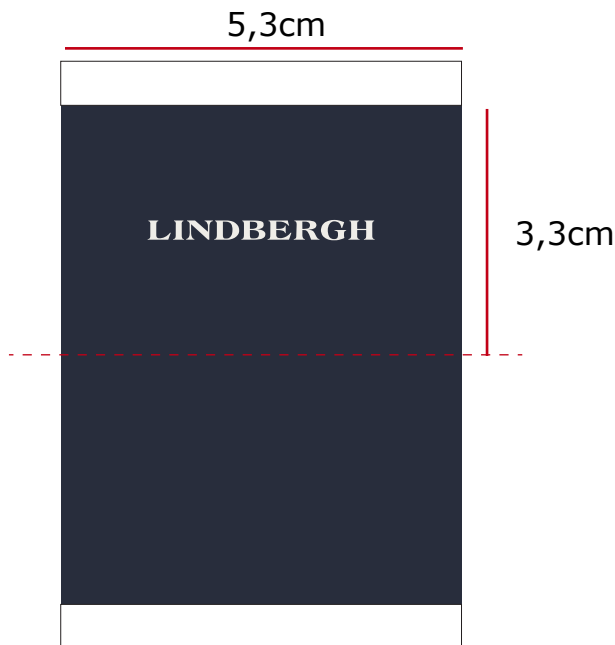

LINDBERGH	Date: 6.1.2023 modifications: 22.2.23	Design: WAI	Style no: LBB-809
	Description: LBB - Main Label - M - Folding Label		

5,3cm(W) (folded) x 3,3cm(H)
excl. seam allowance

Color ref:

Ground color:

DK BLUE
Navy Blazer 19-3923TCX

Artwork color:

OFF WHITE
Cloud Dancer 11-4201TCX

Quality ref: same reference as
LBB-804

Artwork:

LINDBERGH

3cm

Placement: centered to label horizontally and vertically